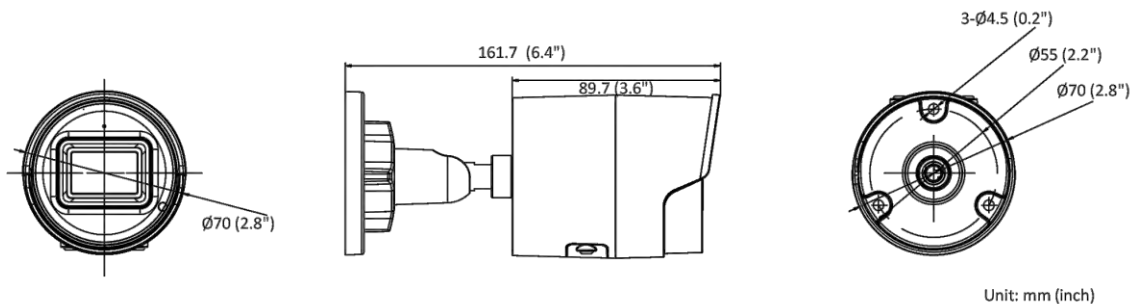

Startup and Operating Conditions	-30 °C to 60 °C (-22 °F to 140 °F). Humidity 95% or less (non-condensing)
Power Supply	12 VDC \pm 25%, reverse polarity protection PoE: (802.3af, 36 V to 57 V), Class 3
Power Consumption and Current	12 VDC, 0.5 A, max. 6 W PoE (802.3af, 36 V to 57 V), 0.2 A to 0.13 A, max. 7 W
Power Interface	\varnothing 5.5 mm coaxial power plug
Camera Dimension	\varnothing 70 \times 161.7 mm (\varnothing 2.76" \times 6.37")
Package Dimension	216 \times 121 \times 118 mm (8.6" \times 4.8" \times 4.7")
Camera Weight	Approx. 490 g (1.1 lb.)
With Package Weight	Approx. 724 g (1.6 lb.)
Approval	
EMC	FCC (47 CFR Part 15, Subpart B); CE-EMC (EN 55032: 2015, EN 61000-3-2: 2014, EN 61000-3-3: 2013, EN 50130-4: 2011 +A1: 2014); RCM (AS/NZS CISPR 32: 2015); IC (ICES-003: Issue 6, 2016); KC (KN 32: 2015, KN 35: 2015)
Safety	UL (UL 60950-1); CB (IEC 60950-1:2005 + Am 1:2009 + Am 2:2013); CE-LVD (EN 60950-1:2005 + Am 1:2009 + Am 2:2013); BIS (IS 13252(Part 1):2010+A1:2013+A2:2015)
Environment	CE-RoHS (2011/65/EU); WEEE (2012/19/EU); Reach (Regulation (EC) No 1907/2006)
Protection	IP67 (IEC 60529-2013)

▪ Available Model

DS-2CD2043G2-I (2.8/4/6 mm)

DS-2CD2043G2-IU (2.8/4/6 mm)

▪ Dimension

- Accessory
- Optional

DS-1280ZJ-XS Junction Box

Distributed by

HIKVISION