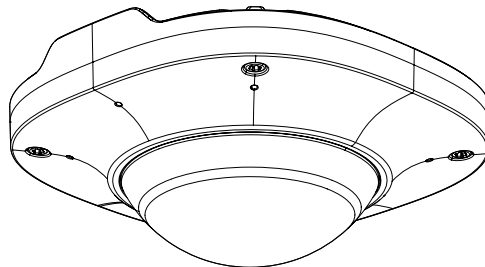

AVIGILON™ AVA 360 CAMERA SPARE PARTS

Avigilon Alta Cloud Security

Bracket

SPARE-AB-04-W
SPARE-AB-04-B

Cable grommet x10

SPARE-AB-01

Cable inlet covers x5

SPARE-AB-05-W
SPARE-AB-05-B

Top cover 360

SPARE-AC-02-W
SPARE-AC-02-B