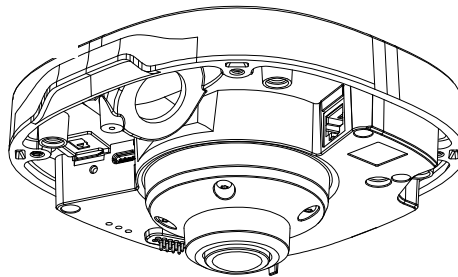

AVIGILON™ AVA 360 CAMERA SPARE PARTS

Avigilon Alta Cloud Security

Bracket

SPARE-AB-04-W
SPARE-AB-04-B

Cable grommet x10

SPARE-AB-01

Cable inlet covers x5

SPARE-AB-05-W
SPARE-AB-05-B

Top cover 360

SPARE-AC-02-W
SPARE-AC-02-B