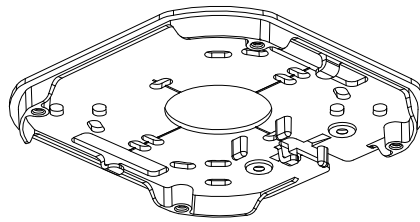

AVIGILON™ AVA 360 CAMERA SPARE PARTS

Avigilon Alta Cloud Security

Bracket

SPARE-AB-04-W
SPARE-AB-04-B

Cable grommet x10

SPARE-AB-01

Cable inlet covers x5

SPARE-AB-05-W
SPARE-AB-05-B

Top cover 360

SPARE-AC-02-W
SPARE-AC-02-B