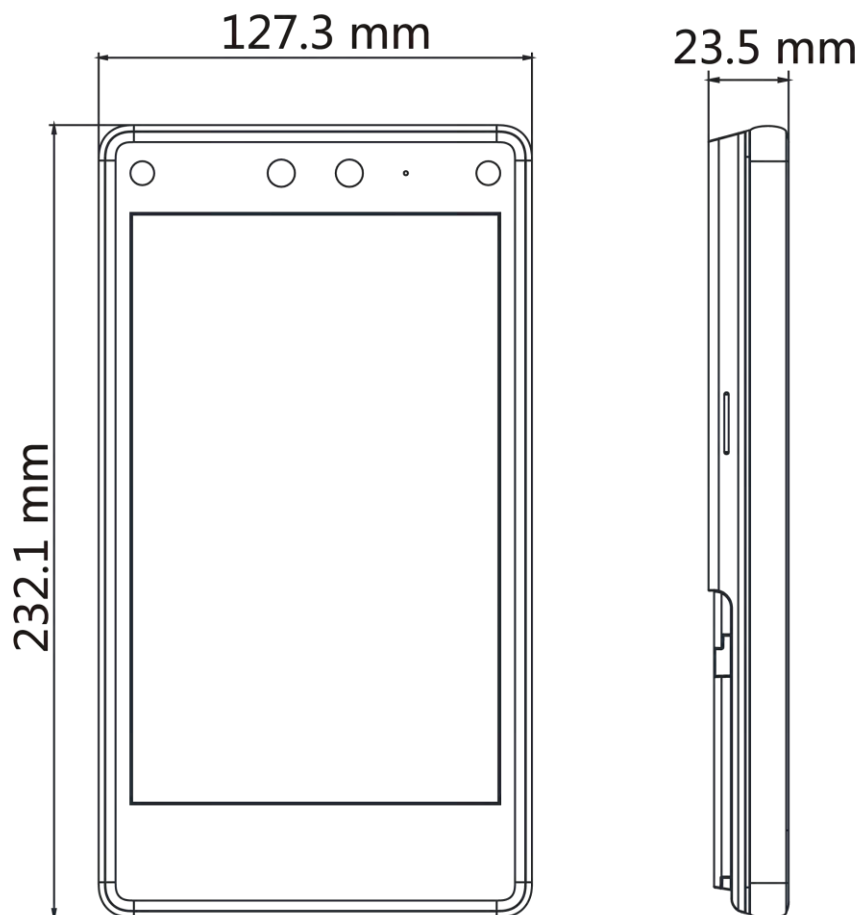

Time synchronization	Support
General	
Power supply method	12 VDC/24 VDC Power Adapter
Power supply	12-24 VDC, 3 A, Standard PoeE
Working temperature	-30 °C to 60 °C (-22 °F to 140 °F)
Working humidity	0 to 90% (No condensing)
Dimensions	127.3 mm × 232.1 mm × 23.5 mm (5.0" × 9.1" × 0.9")
Protective level	IP65

▪ **Available Model**

DS-K1T680D-E1

▪ **Dimension**