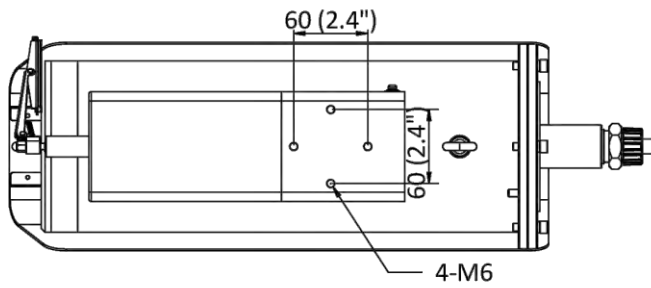

▪ **Dimension**

Unit: mm (inch)

▪ **Accessory**

▪ **Optional**

DS-2780ZJ-X/316L(OS) Explosion-Proof Terminal Box	DS-1707ZJ-Y-AC(OS) Wall Mount