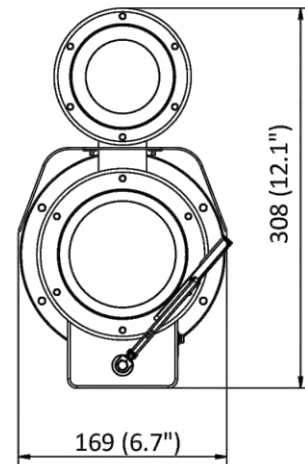

▪ **Dimension**

Unit: mm (inch)

▪ **Accessory**

▪ **Optional**

DS-2780ZJ-X/316L(OS) Explosion-Proof Terminal Box	DS-1707ZJ-Y-AC(OS) Wall Mount