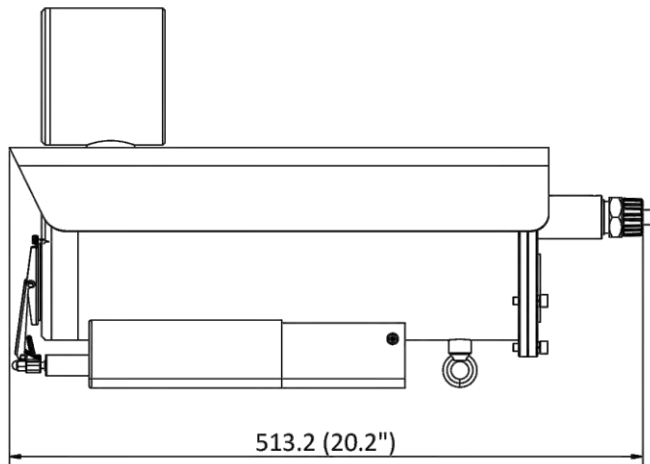

▪ **Dimension**

Unit: mm (inch)

▪ **Accessory**

▪ **Optional**

DS-2780ZJ-X/316L(OS) Explosion-Proof Terminal Box	DS-1707ZJ-Y-AC(OS) Wall Mount