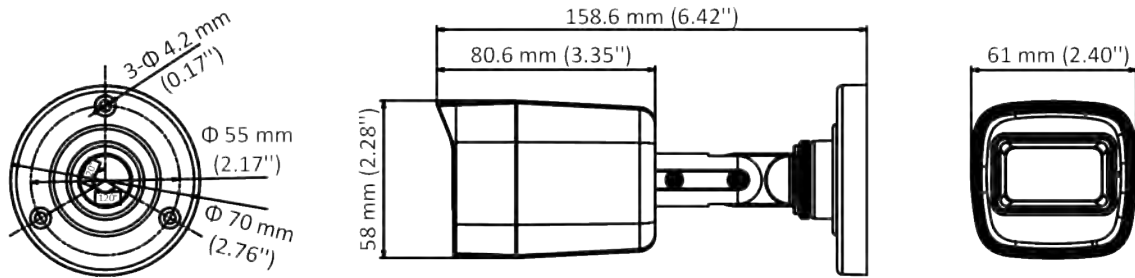

General	
Communication	HIKVISION-C
Dimensions	58 mm × 61 mm × 158.6 mm (2.28" × 2.40" × 6.42")
Weight	Approx. 292 g (0.64 lb.)

Available Model

DS-2CE16D0T-ITFS

Dimension

Accessory

DS-1280ZJ-XS
Junction Box