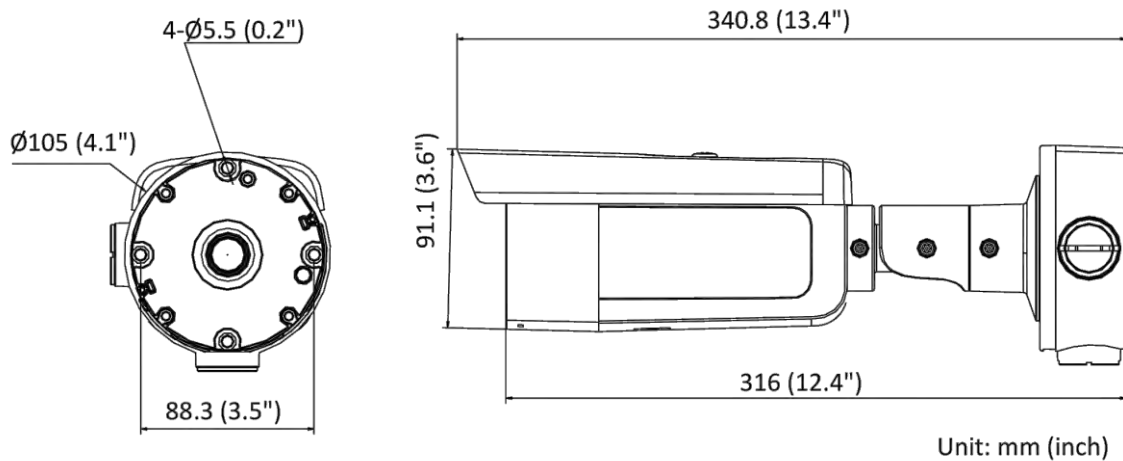

With Package Weight	Approx. 2231 g (3.9 lb.)
Approval	
EMC	FCC SDoC (47 CFR Part 15, Subpart B); CE-EMC (EN 55032: 2015, EN 61000-3-2: 2014, EN 61000-3-3: 2013, EN 50130-4: 2011 +A1: 2014); RCM (AS/NZS CISPR 32: 2015); IC VoC (ICES-003: Issue 6, 2016); KC (KN 32: 2015, KN 35: 2015)
Safety	UL (UL 60950-1); CB (IEC 60950-1:2005 + Am 1:2009 + Am 2:2013, IEC 62368-1:2014); CE-LVD (EN 60950-1:2005 + Am 1:2009 + Am 2:2013, IEC 62368-1:2014); BIS (IS 13252(Part 1):2010+A1:2013+A2:2015); LOA (IEC/EN 60950-1)
Environment	CE-RoHS (2011/65/EU); WEEE (2012/19/EU); Reach (Regulation (EC) No 1907/2006)
Protection	IP67 (IEC 60529-2013), IK10 (IEC 62262:2002)
Anti-Corrosion Protection	NEMA 4X: NEMA 250-2014

▪ Available Model

DS-2CD3B46G2T-IZHSY (2.8 to 12 mm, 8 to 32 mm)

▪ Dimension