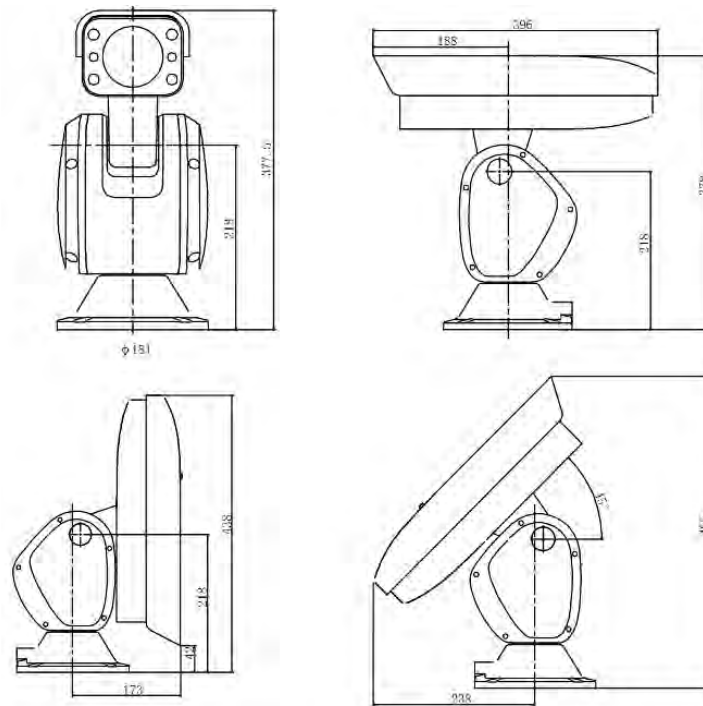

Dimension

- **Accessory**
- **Optional**

DS-1693ZJ Wall mount	DS-1678ZJ Terminal box
	

Distributed by

**HIKVISION****Headquarters**

No.555 Qianmo Road, Binjiang District,
Hangzhou 310051, China
T +86-571-8807-5998
overseasbusiness@hikvision.com