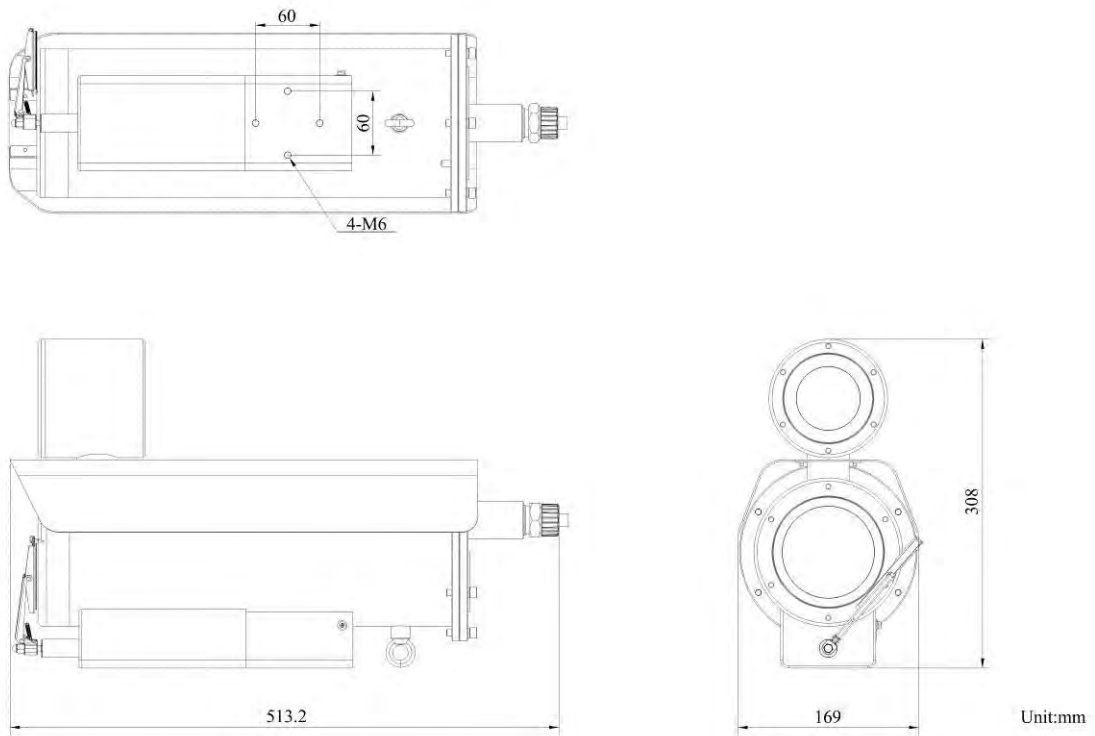

Explosion-proof Certificate	ATEX: II 2 G Ex db op is IIC T6 Gb/ II 2D Ex tb op is IIIC T80°C Db IECEx: Ex db IIC T6 Gb /Ex tb IIIC T80°C Db For explosive gas atmospheres, the maximum surface temperature is 85°C; For flammable dust atmospheres, the maximum surface temperature is 80°C; IIC: for explosive gas atmospheres other than mines susceptible to firedamp; For explosive gas mixture atmospheres: Zone 1, Zone 2, Zone 21, Zone 22.

*You are recommended to purchase memory card together with the product if needed. After ordering, the memory card will be installed to product during manufacturing.

▪ Available Model

DS-2XE6482F-IZHRS (B)

▪ Dimension

▪ Accessory

▪ Optional

DS-1707ZJ-Y-AC(	DS-2780ZJ-X/316
OS)	L(OS)
Wall mount	Junction box