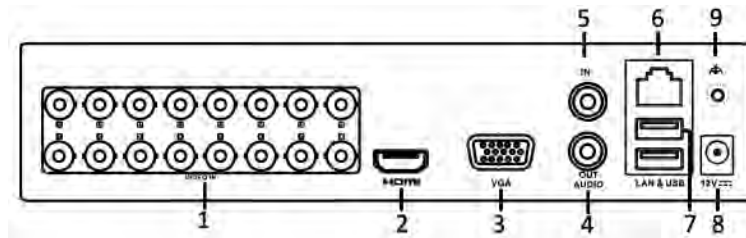

Physical Interfaces

NOTE

The rear panel of DS-7204/7208HGHI-F1 provides 4/8 video input interfaces.

No.	Description	No.	Description
1	VIDEO IN	6	LAN Network Interface
2	HDMI Interface	7	USB Interface
3	VGA Interface	8	GND
4	AUDIO OUT	9	12 VDC Power Input
5	AUDIO IN