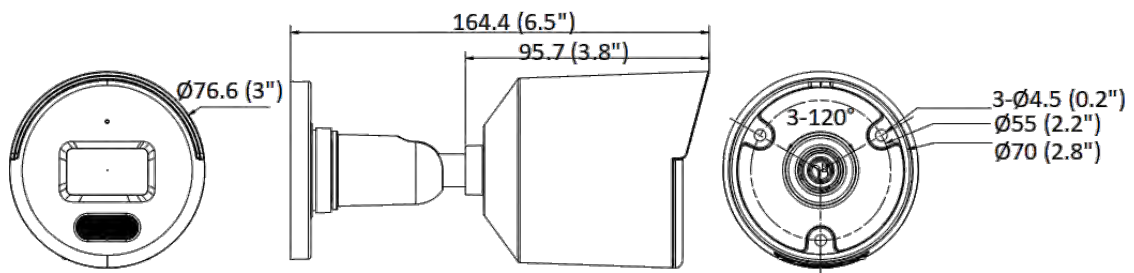

▪ Available Model

DS-2CD1057G0-L (2.8/4 mm)

DS-2CD1057G0-LUF (2.8/4 mm)

▪ Typical Application

Hikvision products are classified into three levels according to their anti-corrosion performance. Refer to the following description to choose for your using environment.

▪ Dimension

Unit: mm (inch)

▪ Accessory**▪ Optional****DS-1280ZJ-XS****Junction Box**

Distributed by

**HIKVISION®****Headquarters**

No.555 Qianmo Road, Binjiang District,
Hangzhou 310051, China
T +86-571-8807-5998
overseasbusiness@hikvision.com