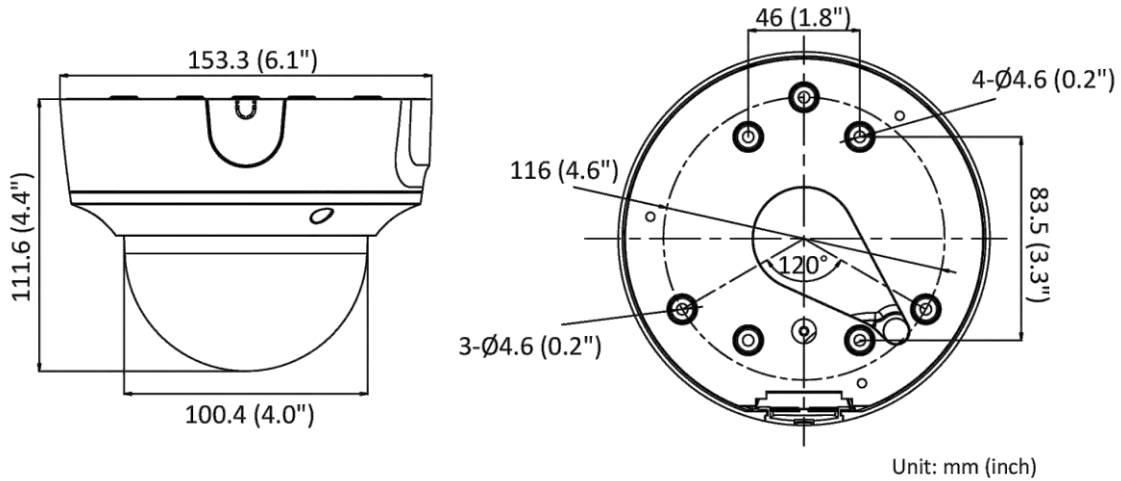

demands. Typical application scenarios include coastal areas about 2 kilometers (1.24 miles) away from coastlines, as well as areas affected by acid rain.
No specific protection	Hikvision products at this level are equipped for use in areas where no specific anti-corrosion protection is needed.

▪ **Dimension**

▪ **Accessory**

▪ **Optional**

DS-1280ZJ-DM55 Junction Box	DS-1473ZJ-155B Wall Mount	DS-1475ZJ-SUS Vertical Pole Mount	DS-1476ZJ-SUS Corner Mount	DS-1473ZJ-155 Wall Mount
DS-1227ZJ-DM44 Pendant Mount	DS-1471ZJ-155 Pendant Mount