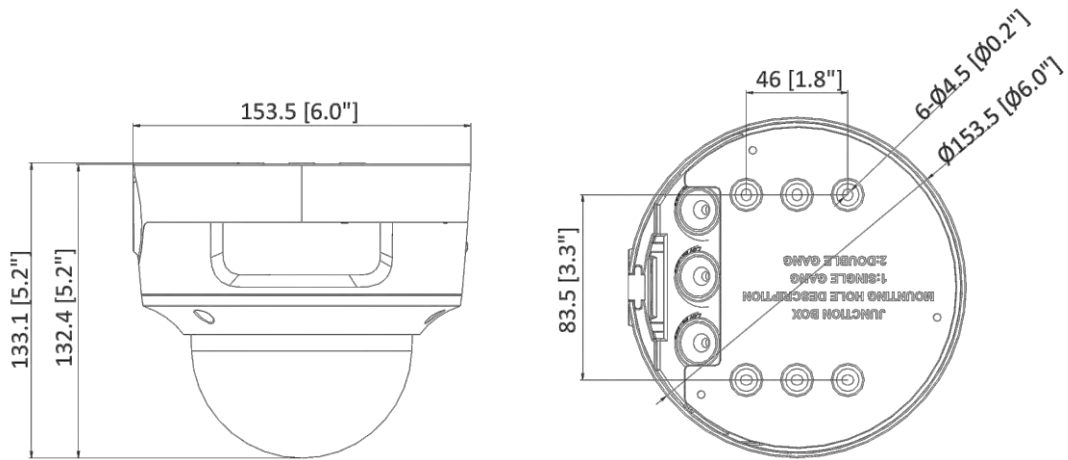

## Available Model

DS-2CD3756G2-IZS (2.7 to 13.5 mm)

DS-2CD3756G2-IZS (7 to 35 mm)

## Dimension

Unit: mm (inch)