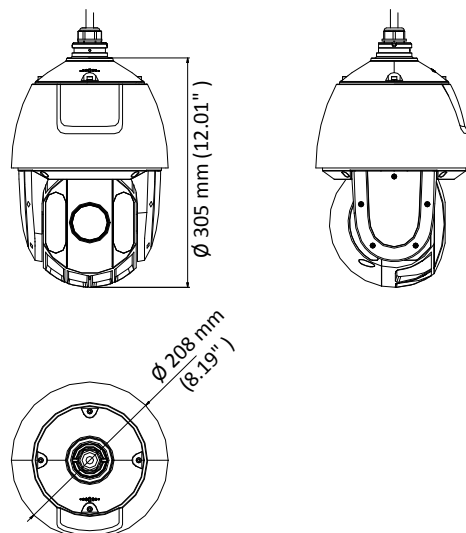

The embedded CMOS chip makes WDR, and real-time 1920 × 1080 resolution possible. With the help of the 25× optical zoom, and IR cut filter, the camera offers more details over an expansive area.

- 1/2.8" HD progressive scan CMOS
- 1920 × 1080 resolution
- 25× optical zoom, 16× digital zoom
- 120 dB true WDR (Wide Dynamic Range)
- Up to 150 m IR distance
- 3D intelligent positioning
- Switchable TVI/AHD/CVI/CVBS video output

## Dimension