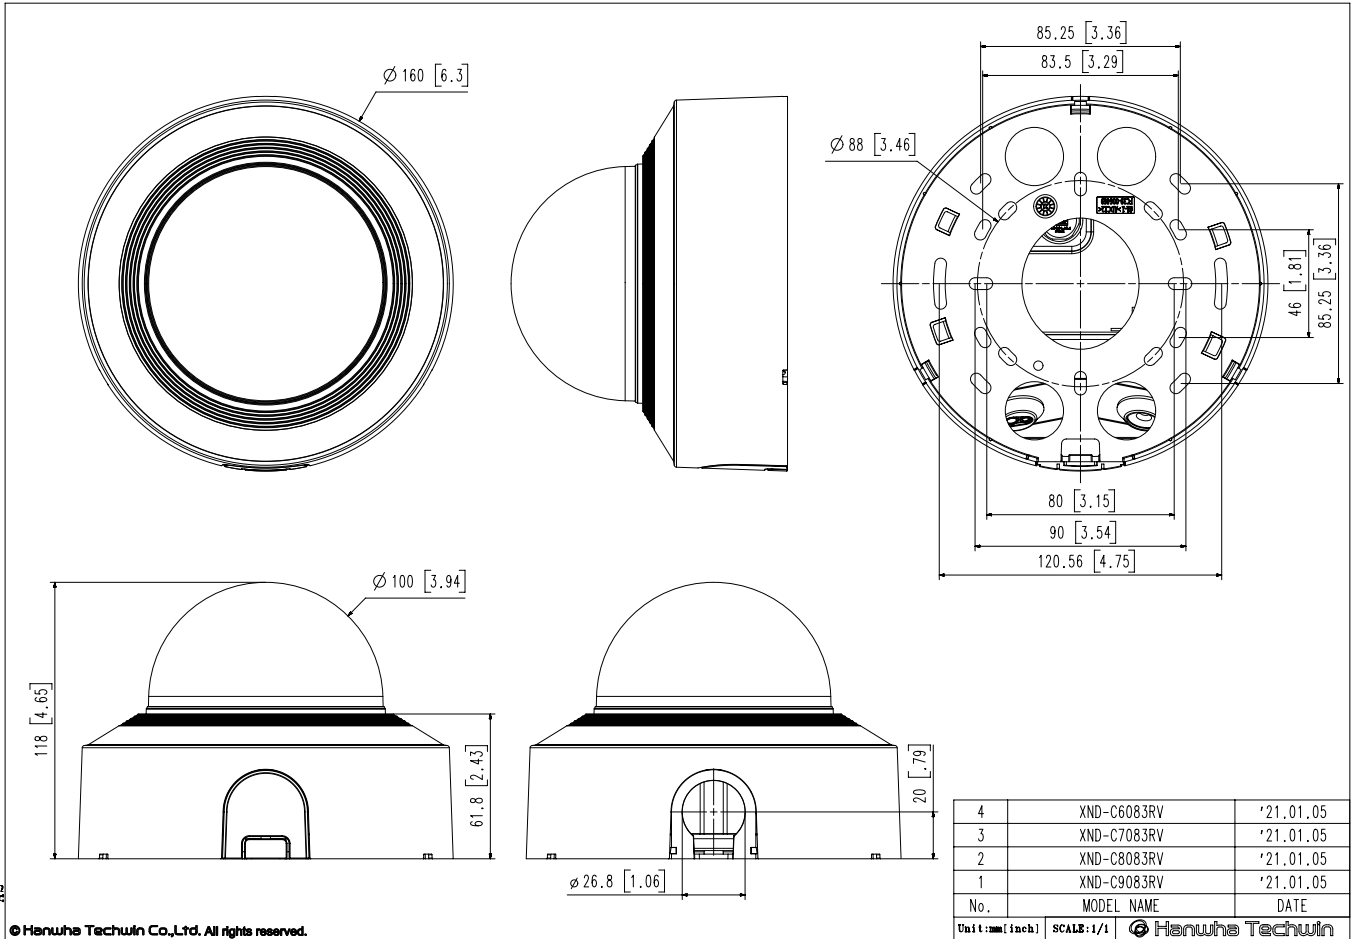

## Mechanical

<b>Color / Material</b>	White / Aluminum + PC Hard-coated dome bubble
<b>RAL Code</b>	RAL9003
<b>Product Dimensions / Weight</b>	Ø160x118mm(Ø6.30x4.65"), 1350g(2.98 lb)
<b>Compatible Conduit hole / Gangbox</b>	1/2" (M20) single, double, 4" octagon, 4" square

# XND-C8083RV

6MP AI IR Dome Camera

CAD

Unit: mm [inch]

© Hanwha Techwin Co., Ltd. All rights reserved.