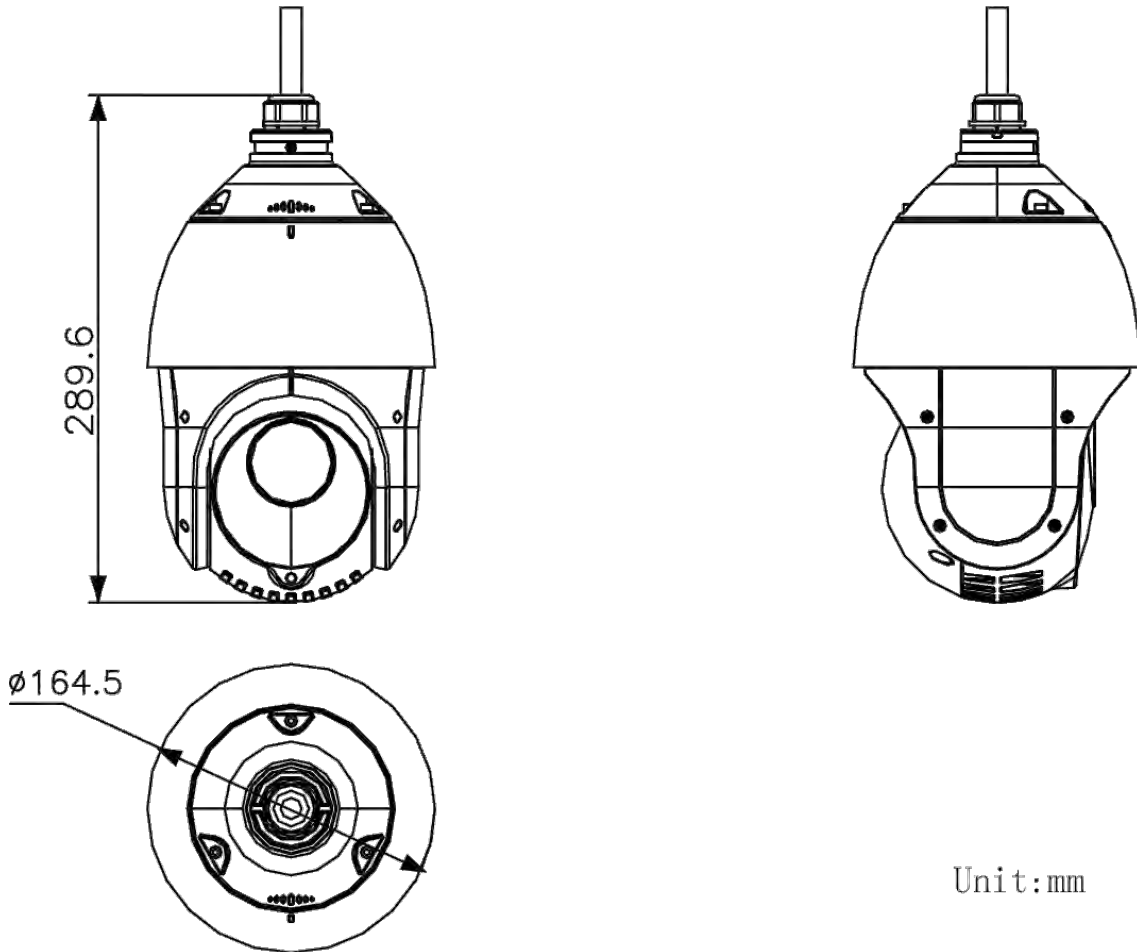

DORI	Detect	Observe	Recognize	Identify
Definition	25 px/m	63 px/m	125 px/m	250 px/m
Distance(Tele)	1320.0 m (4330.7 ft)	523.8 m (1718.5 ft)	264.0 m (866.1 ft)	132.0 m (433.1 ft)

▪ **Dimension**

▪ **Accessory**

▪ **Included**

DS-1618ZJ
Wall Mount

ASW0081-1220002W

▪ **Optional**