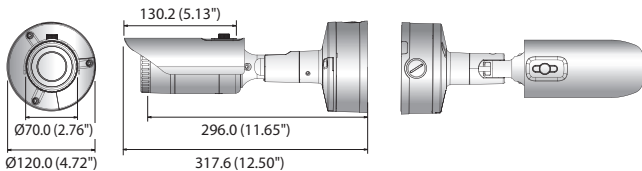

## Key Features

- Max. 2megapixel (1920 x 1080) resolution
- Built-in 2.4mm fixed lens (XNO-6010R)  
4mm fixed lens (XNO-6020R)
- Max. 60fps@all resolutions (H.265/H.264)
- H.265, H.264, MJPEG codec supported, Multiple streaming
- Day & Night (ICR), WDR (150dB), Defog
- Loitering, Directional detection, Fog detection, Audio detection, Digital auto tracking, Sound classification, Heatmap, People counting, Queue management, Tampering
- Motion detection, Handover
- SD/SDHC/SDXC memory slot (Max. 512GB), PoE / 12V DC
- Hallway view, WiseStream II support
- 20m (XNO-6010R) / 30m (XNO-6020R), IP67/IP66, NEMA 4X, IK10
- LDC support (Lens Distortion Correction)

## Dimensions

Unit : mm (inch)

XNO-6010R

XNO-6020R