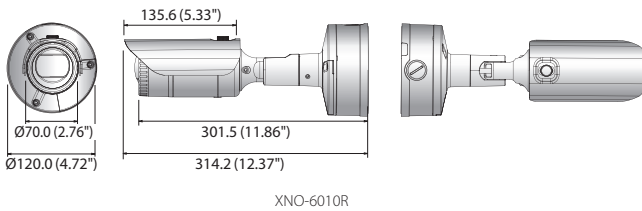

# XNO-6010R/6020R

2M Network IR Bullet Camera

XNO-6010R

XNO-6020R

## Key Features

- Max. 2megapixel (1920 x 1080) resolution
- Built-in 2.4mm fixed lens (XNO-6010R)  
4mm fixed lens (XNO-6020R)
- Max. 60fps@all resolutions (H.265/H.264)
- H.265, H.264, MJPEG codec supported, Multiple streaming
- Day & Night (ICR), WDR (150dB), Defog
- Loitering, Directional detection, Fog detection, Audio detection, Digital auto tracking, Sound classification, Heatmap, People counting, Queue management, Tampering
- Motion detection, Handover
- SD/SDHC/SDXC memory slot (Max. 512GB), PoE / 12V DC
- Hallway view, WiseStream II support
- 20m (XNO-6010R) / 30m (XNO-6020R), IP67/IP66, NEMA 4X, IK10
- LDC support (Lens Distortion Correction)

## Dimensions

Unit : mm (inch)

XNO-6010R

XNO-6020R