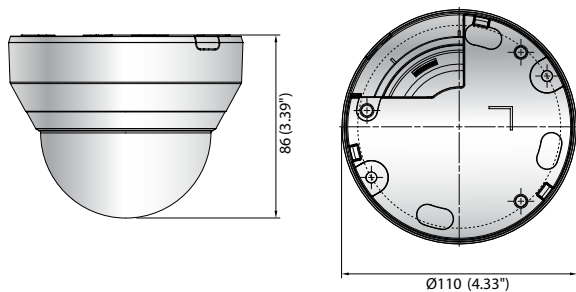

HCD-6020R

1080p Analog HD IR Dome Camera

Key Features

- Full HD (1920 x x1080) resolution
- 0.17Lux@F1.6 (Color), 0Lux (B/W, IR LED on)
- Built-in 4.0mm fixed lens
- Day & Night (ICR), WDR (120dB)
- Motion detection, Privacy masking
- IR Viewable Length 20m
- Transmission distance max. 500m

Dimensions

Unit : mm (inch)

Accessories (Optional)

SBP-300HM7

SBP-120WM

HCD-6020R

VIDEO

Imaging Device	1/2.8" 2M CMOS
Effective Pixels	1945(H)x1097(V)
Resolution	1920 x 1080
Max. Framerate	30fps@1080p(N), 25fps@1080p(P)
Min. Illumination	Color : 0.17Lux (F1.6, 1/30sec) / B/W : 0Lux(IR LED on)
Video Out	BNC (AHD / TVI / CVI / CVBS Selectable)

LENS

Focal Length (Zoom Ratio)	4mm fixed focal
Max. Aperture Ratio	F1.6
Angular Field of View	H : 87.6° / V : 46.4° / D : 104.5°
Min. Object Distance	0.5m (1.64ft)
Focus Control	Manual

PAN / TILT / ROTATE

ENVIRONMENTAL

Operating Temperature / Humidity	-10°C ~ +55°C(+14°F ~ +131°F) / Less than 90% RH
----------------------------------	--

ELECTRICAL

Input Voltage	12VDC
Power Consumption	Max 5.4W

MECHANICAL

Color / Material	Ivory / Plastic
Product dimension / weight	Ø110 x 86mm(4.33 x 3.39"), 227g(0.50 lb)