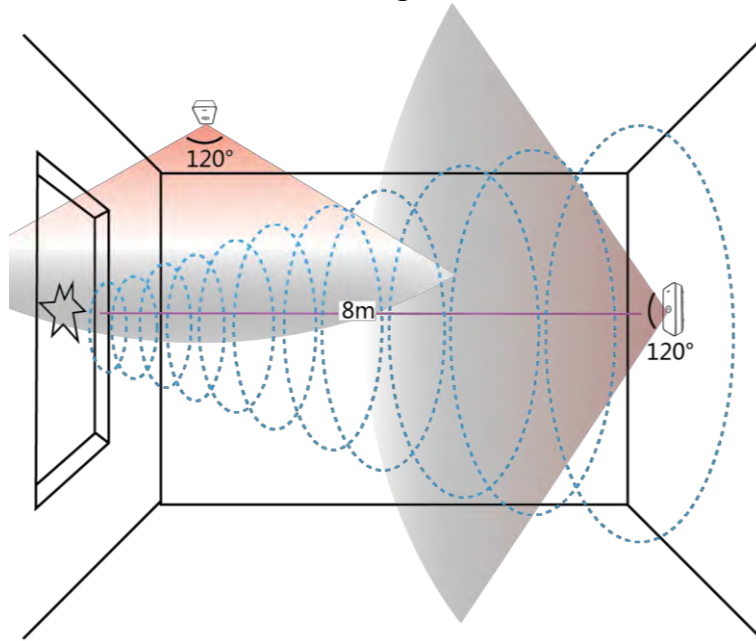

DS-PDPG12P-EG2

- PIR Detection Range: 12m / 85.9°
- Glass Break Range: 8m / 120°
- Up to 30KG pet immunity
- Selectable EOL resistors
- 9-16 VDC wide voltage adaptation with polarity reverse connection protection

▪ Specification

Detection Performance	
Detection Method	Passive Infrared,Acoustic Sensor
Detection Range	12 m
Detection Angle	85.9°
Detection Zones	52
Detectable Speed	0.3 ~ 2 m/s
Pet Immunity	30 Kg
White Light Filter	6500 lux
PIR Sensitivity	Auto, Pet
Glass Break Range	8 m
Glass Type	Float, Plate, Tampered, Wired, Laminated Leaded, Double Glazing
Glass Thickness	2.4 mm to 6.4 mm
Glass Break Sensitivity	Potentiometer Adjustment
Digital Temperature Compensation	Support
Glass Size	0.3 m x 0.3 m to 3 m x 3 m
Creep Zone Protection	Support
Feature	
Digital Processing	Support
Sealed Optics	Support
Tamper Protection	Front
Interface	
Alarm Output	Normally Closed
LED Indicator	Green(PIR), Red(BG), Blue(alarm)
Transmission	
Transmission Method	Wired
Electrical Characteristics	
Power Consumption	36mA Max
Power Supply	9 to 16 VDC
Typical Voltage	12 VDC
General	
Operation Temperature	-10 °C to 55 °C (14 °F to 131 °F)
Storage Temperature	-20 °C to 60 °C (-4 °F to 140 °F)
Operation Humidity	10% to 90%
Dimension(W × H × D)	65.5 mm × 103 mm × 48.5 mm
Weight	98.5 g
Mounting Height	1.8 to 2.4 m
Mounting Method	Wall
Application Scenario	Indoor
Bracket	Optional Wall & Ceiling Accessory

▪ **Available Model**

DS-PDPG12P-EG2

▪ **Installation**

Choose the right location

Properly test the detector after installation

Note:

You should use the matching tester.

Warning: