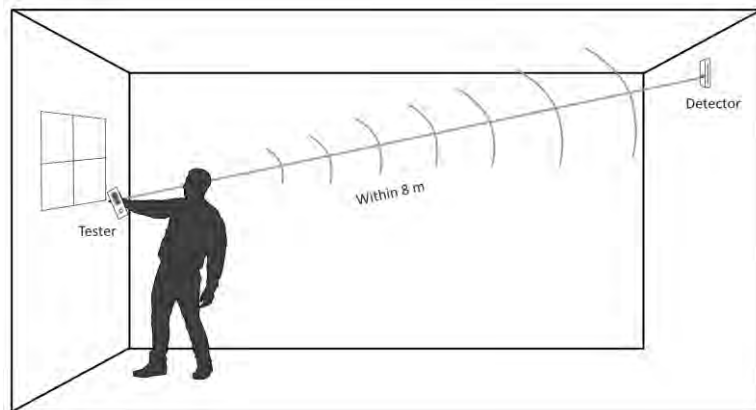

▪ Specification

Detection Performance	
Detection Method	Passive Infrared,Acoustic Sensor
Detection Range	12 m
Detection Angle	85.9°
Detection Zones	52
Detectable Speed	0.3 ~ 2 m/s
Pet Immunity	30 Kg
White Light Filter	6500 lux
PIR Sensitivity	Auto, Pet
Glass Break Range	8 m
Glass Type	Float, Plate, Tampered, Wired, Laminated Leaded, Double Glazing
Glass Thickness	2.4 mm to 6.4 mm
Glass Break Sensitivity	Potentiometer Adjustment
Digital Temperature Compensation	Support
Glass Size	0.3 m x 0.3 m to 3 m x 3 m
Creep Zone Protection	Support
Feature	
Digital Processing	Support
Sealed Optics	Support
Tamper Protection	Front
Interface	
Alarm Output	Normally Closed
LED Indicator	Green(PIR), Red(BG), Blue(alarm)
Transmission	
Transmission Method	Wired
Electrical Characteristics	
Power Consumption	36mA Max
Power Supply	9 to 16 VDC
Typical Voltage	12 VDC
General	
Operation Temperature	-10 °C to 55 °C (14 °F to 131 °F)
Storage Temperature	-20 °C to 60 °C (-4 °F to 140 °F)
Operation Humidity	10% to 90%
Dimension(W × H × D)	65.5 mm × 103 mm × 48.5 mm
Weight	98.5 g
Mounting Height	1.8 to 2.4 m
Mounting Method	Wall
Application Scenario	Indoor
Bracket	Optional Wall & Ceiling Accessory

▪ **Available Model**

DS-PDPG12P-EG2

▪ **Installation**

Choose the right location

Properly test the detector after installation

Note:

You should use the matching tester.

Warning: