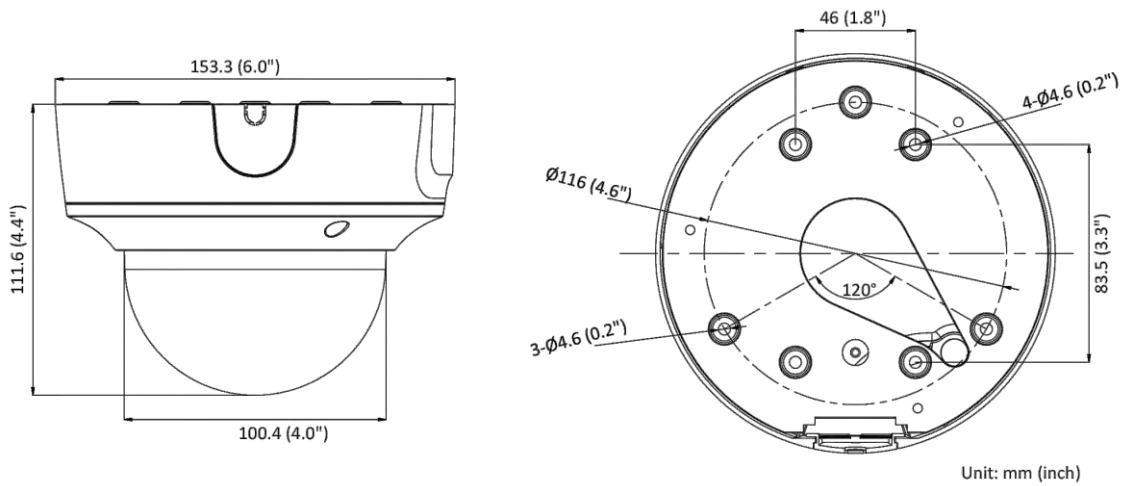

▪ **Dimension**

▪ **Accessory**

▪ **Optional**

DS-1473ZJ-155 Wall Mount	DS-1227ZJ-DM44 Pendant Mount	DS-1473ZJ-155B Wall Mount	DS-1475ZJ-SUS Vertical Pole Mount	DS-1471ZJ-155 Pendant Mount
DS-1280ZJ-DM55 Junction Box	DS-1476ZJ-SUS Corner Mount