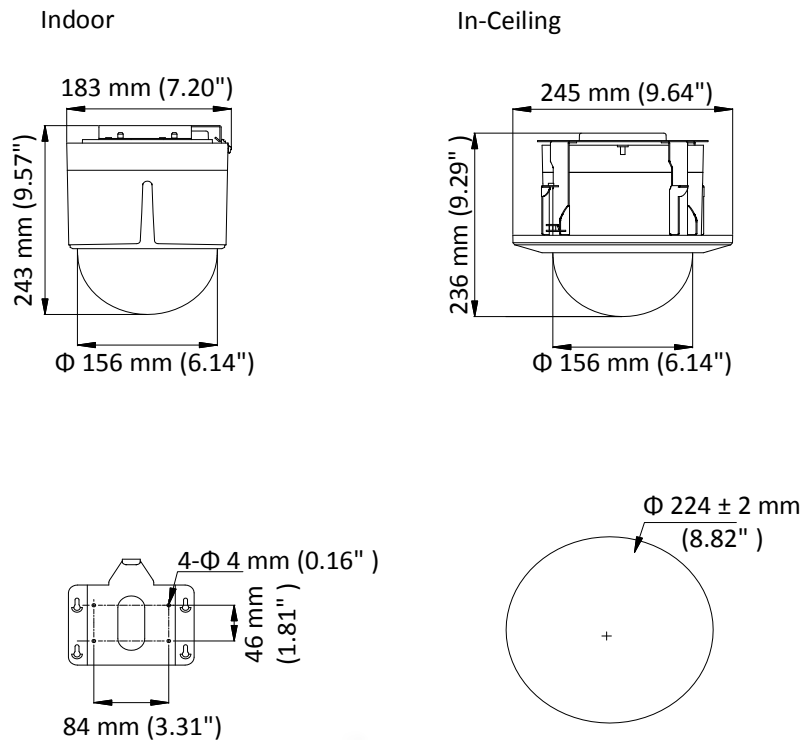

Order Model

DS-2AE5232T-A3(D)

Dimension

Distributed by

HIKVISION

Headquarters

No.555 Qianmo Road, Binjiang District,
Hangzhou 310051, China
T +86-571-8807-5998
overseasbusiness@hikvision.com

Hikvision USA
T +1-909-895-0400
sales.usa@hikvision.com

Hikvision Australia
T +61-2-8599-4233
salesau@hikvision.com

Hikvision India
T +91-22-28469900
sales@pramahikvision.com

Hikvision Canada
T +1-866-200-6690
sales.canada@hikvision.com

Hikvision Thailand
T +662-275-9949
sales.thailand@hikvision.com

Hikvision Europe
T +31-23-5542770
sales.eu@hikvision.com

Hikvision Italy
T +39-0438-6902
info.it@hikvision.com

Hikvision Brazil
T +55 11 3318-0050
Latam.support@hikvision.com

Hikvision Turkey
T +90 (216)521 7070- 7074
sales.tr@hikvision.com

Hikvision Malaysia
T +601-7652-2413
sales.my@hikvision.com

Hikvision UK & Ireland
T +01628-902140
sales.uk@hikvision.com

Hikvision South Africa
Tel: +27 (10) 0351172
sale.africa@hikvision.com

Hikvision France
T +33(0)1-85-330-450
info.fr@hikvision.com

Hikvision Kazakhstan
T +7-727-9730667
nikla.panfilov@hikvision.ru

Hikvision Vietnam
T +84-974270888
sales.vt@hikvision.com

Hikvision UAE
T +971-4-4432090
salesme@hikvision.com

Hikvision Singapore
T +65-6684-4718
sg@hikvision.com

Hikvision Spain
T +34-91-737-16-55
info.es@hikvision.com

Hikvision Tashkent
T +99-87-1238-9438
uzb@hikvision.ru

Hikvision Hong Kong
T +852-2151-1761
info.hk@hikvision.com

Hikvision Russia
T +7-495-669-67-99
saleru@hikvision.com

Hikvision Korea
T +82-(0)31-731-8817
sales.korea@hikvision.com

Hikvision Poland
T +48-22-460-01-50
info.pl@hikvision.com

Hikvision Indonesia
T +62-21-2933759
Sales.Indonesia@hikvision.com

Hikvision Colombia
sales.colombia@hikvision.com