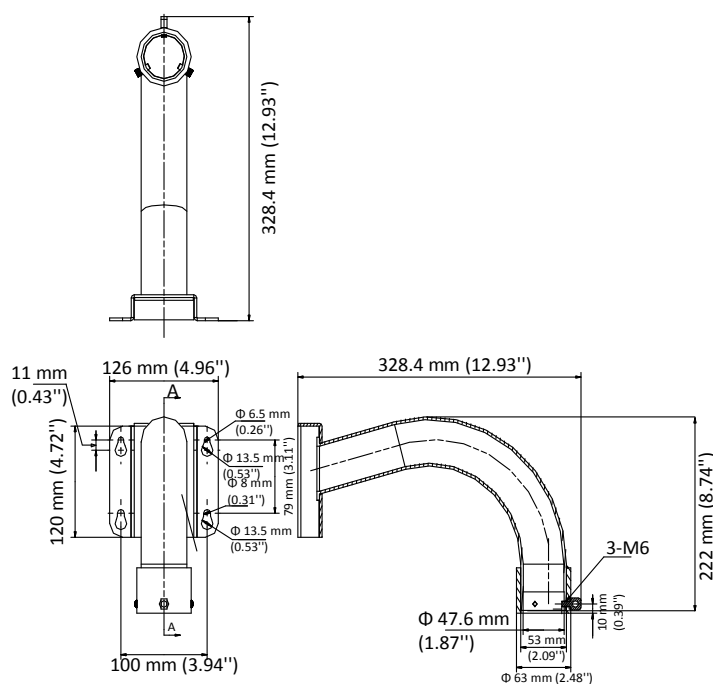

## DS-1697ZJ-Y3(OS)

Wall Mount

### Dimension

### Parameter

Model	DS-1697ZJ-Y
Parameters	Wall Mount
Appearance	Silver moon grey
Material	SUS316L
Dimension	126 mm × 222 mm × 328 mm (4.96" × 8.74" × 12.93")
Weight	Approx. 2307 g (5.09 lb.)

### Note

- The mount should be installed on a flat surface.
- Waterproof rubber is necessary for the outdoor application.
- The wall should be capable of supporting at least 3 times as much as the total weight of the camera, and the mount.
- The maximum load capacity of the mount is 8 kg (17.64 lb.).