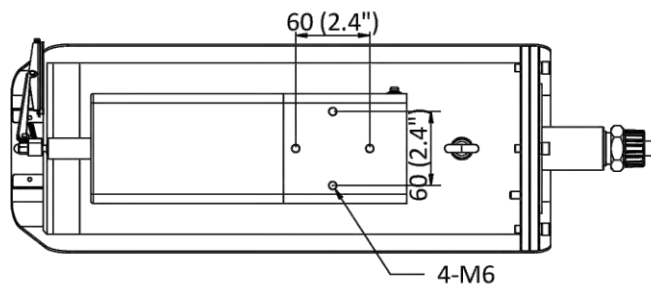

▪ Dimension

Unit: mm (inch)

- **Accessory**

- **Optional**

DS-2780ZJ-X(OS)(O-STD)/316L Explosion-Proof Terminal Box	DS-1707ZJ-Y-AC(OS) Wall Mount	DS-2780ZJ-X/316L(OS) Explosion-Proof Terminal Box
		

Distributed by