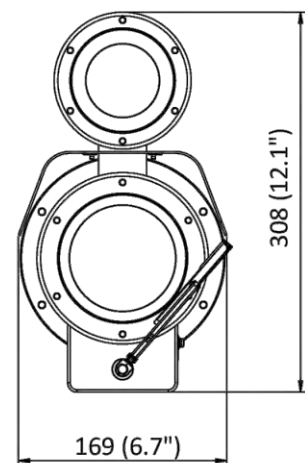

▪ Dimension

Unit: mm (inch)

- **Accessory**

- **Optional**

DS-2780ZJ-X(OS)(O-STD)/316L Explosion-Proof Terminal Box	DS-1707ZJ-Y-AC(OS) Wall Mount	DS-2780ZJ-X/316L(OS) Explosion-Proof Terminal Box
		

Distributed by