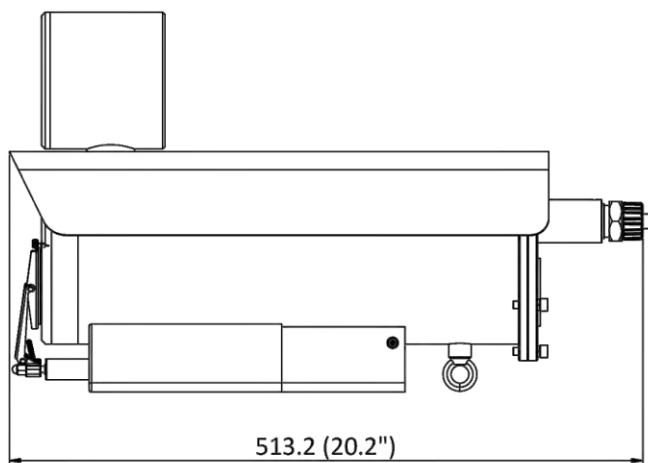

▪ Dimension

Unit: mm (inch)

- **Accessory**

- **Optional**

DS-2780ZJ-X(OS)(O-STD)/316L Explosion-Proof Terminal Box	DS-1707ZJ-Y-AC(OS) Wall Mount	DS-2780ZJ-X/316L(OS) Explosion-Proof Terminal Box
		

Distributed by