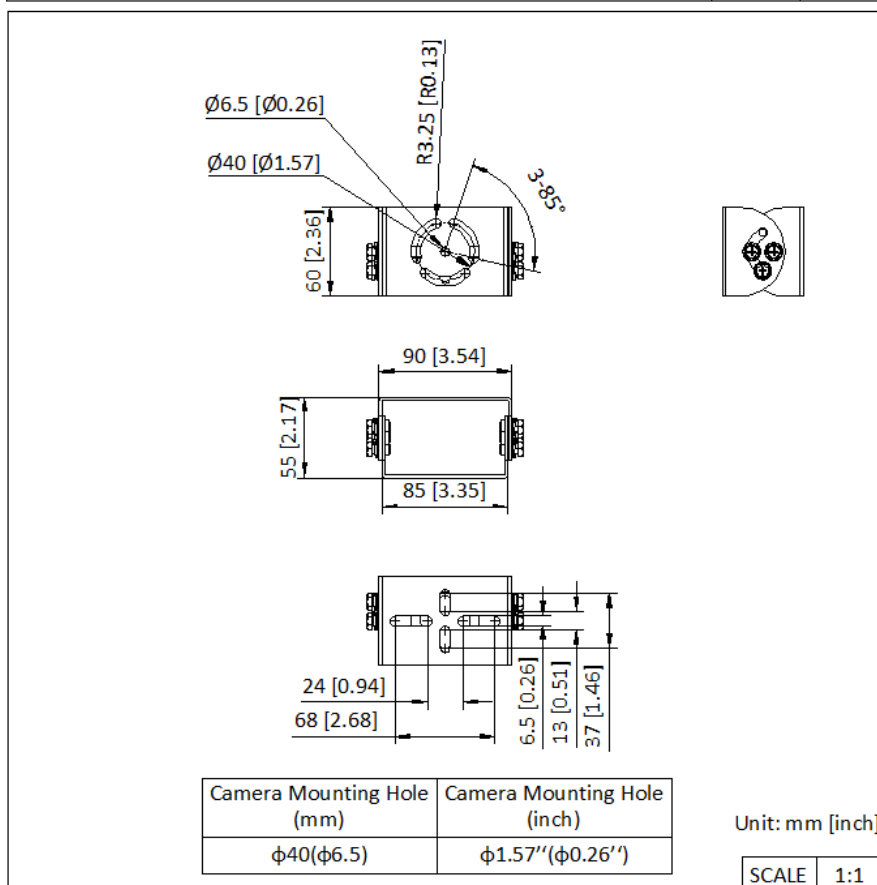

▪ Available Model

DS-2XC6284G0-L(2.8-12mm)

Dimension

▪ **Accessory**

▪ **Included**

DS-1706ZJ-DAC

DS-1706ZJ-DAC

Headquarters