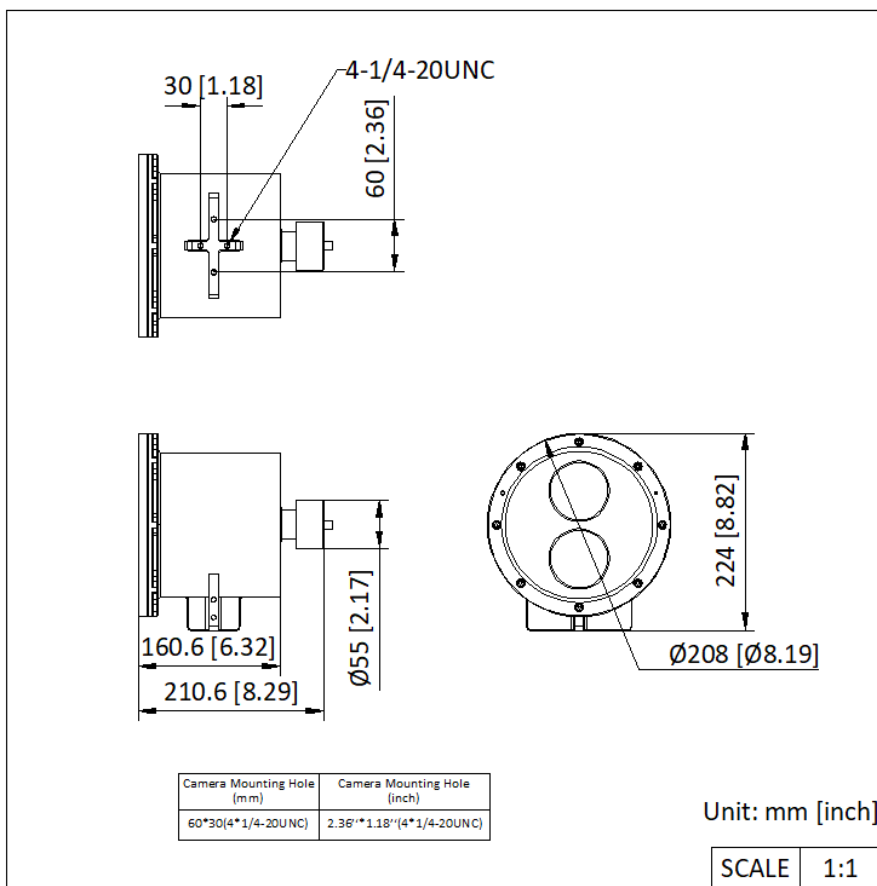

▪ Available Model

DS-2XC6284G0-L(2.8-12mm)

Dimension

▪ **Accessory**

▪ **Included**

DS-1706ZJ-DAC

DS-1706ZJ-DAC

Headquarters