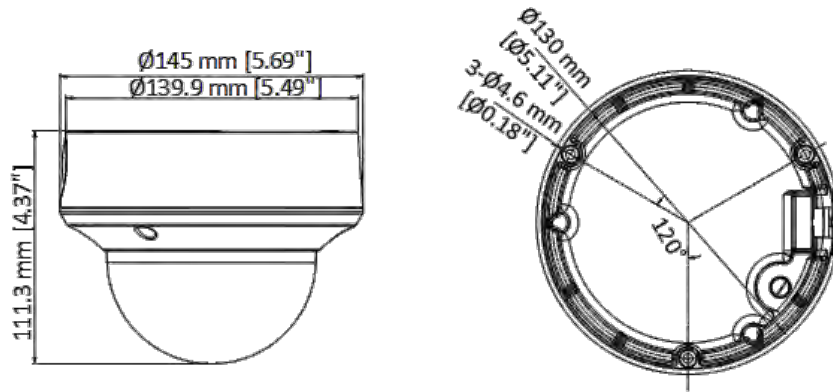

▪ **Dimension**

▪ **Accessory**

▪ **Optional**

DS-1280ZJ-DM45 Junction box	DS-1281ZJ-DM45 Junction box	DS-1276ZJ-SUS Corner mount	DS-1273ZJ-140-DM45 Wall mount	DS-1271ZJ-140-DM45 Vertical mount
DS-1275ZJ-SUS Vertical pole mount