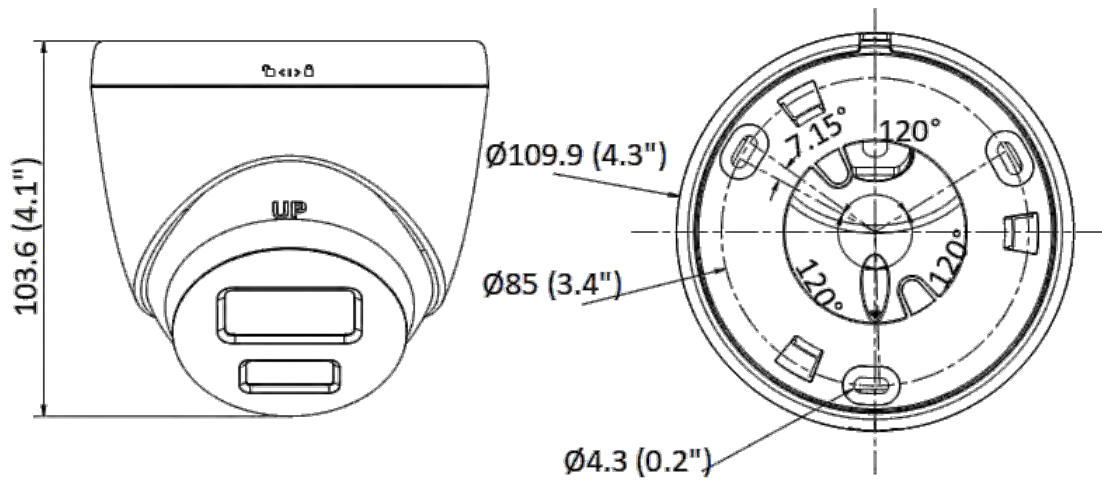

▪ **Dimension**

Unit: mm (inch)

▪ **Accessory**

▪ **Optional**

DS-1275ZJ-SUS Vertical Pole Mount	DS-1272ZJ-110-TRS Wall Mount	DS-1276ZJ-SUS Corner Mount	DS-1280ZJ-S Junction Box	DS-1281ZJ-S Inclined Ceiling Mount