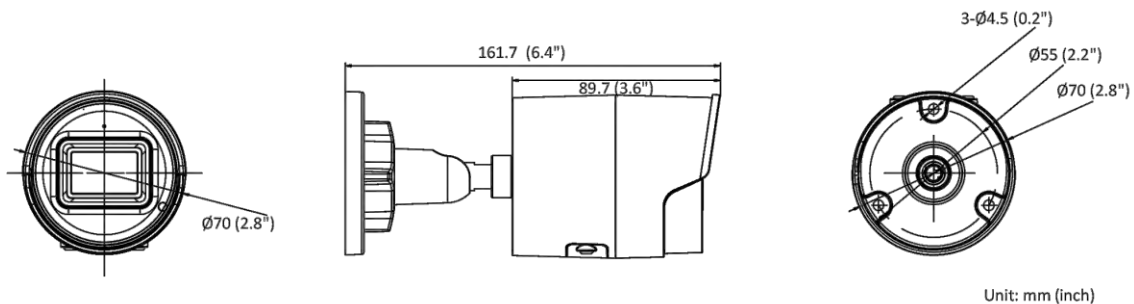

Startup and Operating Conditions	-30 °C to 60 °C (-22 °F to 140 °F). Humidity 95% or less (non-condensing)
Power Supply	12 VDC \pm 25%, reverse polarity protection PoE: (802.3af, 36 V to 57 V), Class 3
Power Consumption and Current	12 VDC, 0.5 A, max. 6 W PoE (802.3af, 36 V to 57 V), 0.2 A to 0.13 A, max. 7 W
Power Interface	\varnothing 5.5 mm coaxial power plug
Camera Dimension	\varnothing 70 \times 161.7 mm (\varnothing 2.76" \times 6.37")
Package Dimension	216 \times 121 \times 118 mm (8.6" \times 4.8" \times 4.7")
Camera Weight	Approx. 490 g (1.1 lb.)
With Package Weight	Approx. 724 g (1.6 lb.)
Approval	
EMC	FCC (47 CFR Part 15, Subpart B); CE-EMC (EN 55032: 2015, EN 61000-3-2: 2014, EN 61000-3-3: 2013, EN 50130-4: 2011 +A1: 2014); RCM (AS/NZS CISPR 32: 2015); IC (ICES-003: Issue 6, 2016); KC (KN 32: 2015, KN 35: 2015)
Safety	UL (UL 60950-1); CB (IEC 60950-1:2005 + Am 1:2009 + Am 2:2013); CE-LVD (EN 60950-1:2005 + Am 1:2009 + Am 2:2013); BIS (IS 13252(Part 1):2010+A1:2013+A2:2015)
Environment	CE-RoHS (2011/65/EU); WEEE (2012/19/EU); Reach (Regulation (EC) No 1907/2006)
Protection	IP67 (IEC 60529-2013)

▪ Available Model

DS-2CD2043G2-I (2.8/4/6 mm)

DS-2CD2043G2-IU (2.8/4/6 mm)

▪ Dimension

- Accessory
- Optional

DS-1280ZJ-XS
Junction Box

Distributed by

HIKVISION