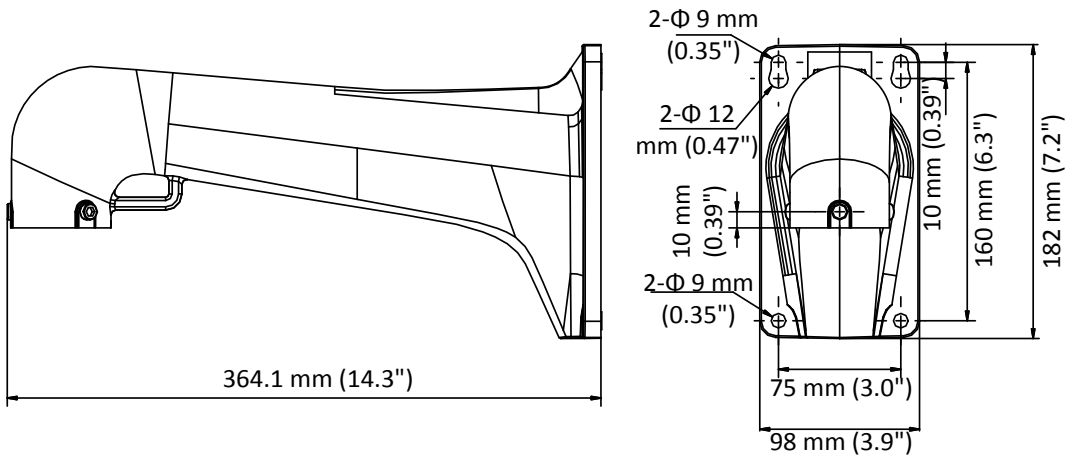

DS-1603ZJ-P

Wall Mount for PanoVu

Feature

- Aluminum alloy with surface spray treatment
- The hook for safety rope facilitates camera's installation
- Waterproof design

Dimension

Available Model

DS-1603ZJ-P

Parameter

Model	DS-1603ZJ-P
Parameters	Wall Mount for PanoVu
Appearance	Platinum Gray
Material	Aluminum Alloy
Dimension	364.1 mm × 182.0 mm (14.3" × 7.2")
Weight	1400 g (3.09 lb.)

Note

- The mount should be installed on the flat surface.
- The waterproof rubber is necessary for the outdoor application.
- The wall must be capable of supporting at least 3 times as much as the total weight of the camera and the mount.
- The mount's maximum load capacity is 20 kg (44 lb.).