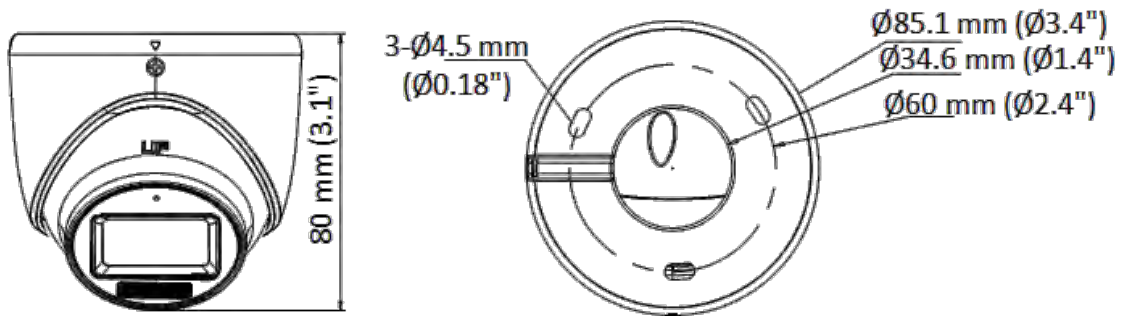

▪ **Available Model**

DS-2CE76D0T-LMFS

▪ **Dimension**

▪ **Accessory**

▪ **Optional**

DS-1272ZJ-110-TRS Wall mount	DS-1275ZJ-SUS Vertical pole mount	DS-1276ZJ-SUS Corner mount	DS-1280ZJ-XS Junction box