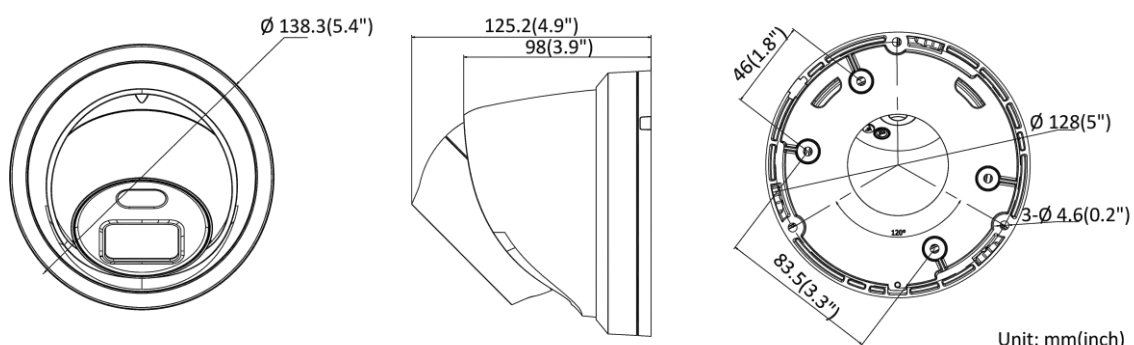

General Function	Anti-flicker, heartbeat, mirror, privacy masks, flash log, password reset via e-mail, pixel counter
Software Reset	Yes
Storage Conditions	-30 °C to 60 °C (-22 °F to 140 °F). Humidity 95% or less (non-condensing)
Startup and Operating Conditions	-30 °C to 60 °C (-22 °F to 140 °F). Humidity 95% or less (non-condensing)
Power Supply	12 VDC ± 25%, PoE: 802.3af, class 3
Power Consumption and Current	12 VDC, 0.55 A, max. 6.6 W PoE: (802.3af, 36 V to 57 V), 0.22 A to 0.13 A, max. 7.6 W
Power Interface	Ø5.5 mm coaxial power plug
Material	Aluminum alloy body, except for trim ring
Screw Material	SUS304
Camera Dimension	Ø138.3 × 125.2 mm (Ø5.4" × 4.9")
Package Dimension	170 × 170 × 150 mm (7" × 7" × 5.9")
Camera Weight	Approx. 820 g (1.8 lb.)
With Package Weight	Approx. 1137 g (2.5 lb.)
Approval	
Class	Class B
EMC	FCC SDoC (47 CFR Part 15, Subpart B); CE-EMC (EN 55032: 2015, EN 61000-3-2: 2014, EN 61000-3-3: 2013, EN 50130-4: 2011 +A1: 2014); RCM (AS/NZS CISPR 32: 2015); IC VoC (ICES-003: Issue 6, 2016); KC (KN 32: 2015, KN 35: 2015)
Safety	UL (UL 60950-1); CB (IEC 60950-1:2005 + Am 1:2009 + Am 2:2013, IEC 62368-1:2014); CE-LVD (EN 60950-1:2005 + Am 1:2009 + Am 2:2013, IEC 62368-1:2014); BIS (IS 13252(Part 1):2010+A1:2013+A2:2015); LOA (IEC/EN 60950-1)
Environment	CE-RoHS (2011/65/EU); WEEE (2012/19/EU); Reach (Regulation (EC) No 1907/2006)
Protection	Ingress protection: IP67 (IEC 60529-2013)

▪ Available Model

DS-2CD2347G2-LU (2.8 mm, 4 mm, 6 mm)

DS-2CD2347G2-L (2.8 mm, 4 mm, 6 mm)

▪ Dimension

▪ **Accessory**

▪ **Optional**

DS-1273ZJ-140B Wall Mount	DS-1271ZJ-140 Pendant Mount	DS-1273ZJ-140 Wall Mount	DS-1280ZJ-DM21 Junction Box	DS-1276ZJ-SUS Corner Mount
				
				
<p>DS-1275ZJ-SUS Vertical Pole Mount</p>				
				
				