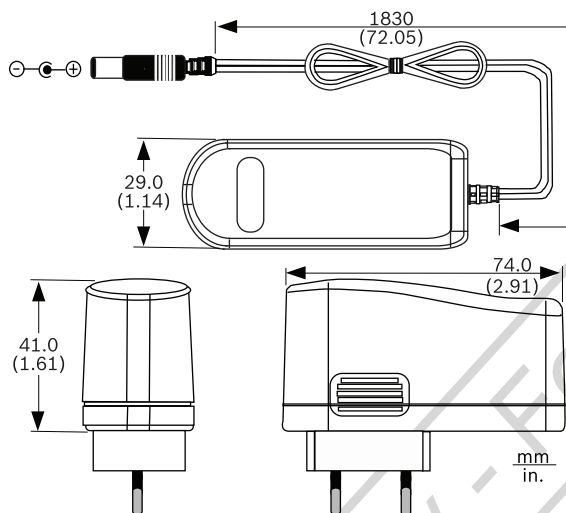

(0.8 x 0.22 x 0.4 in.)
Construction/Finish	Black plastic case
Dimensions (W x D x H)	74.0 x 29.0 x 41.0 mm (2.91 x 1.14 x 1.61 in.)
Weight	0.12 kg (0.26 lb)
Recommended Use	Bosch megapixel cameras

Environmental

Operating Temperature	-10°C to 40°C (14°F to 104°F)
Storage Temperature	-30°C to 80°C (-22°F to 176°F)
Humidity	30% to 85% relative

UPA-1220-50

UPA-1220-50 Power Supply

Electrical

Rated Input	100-240 VAC, 50/60 Hz
Rated Output	12 VDC, 1.0 A, regulated

Mechanical

Input Connectors	2-prong, European Europlug standard (4 mm / 19 mm)

Represented by:

Europe, Middle East, Africa:
Bosch Security Systems B.V.
P.O. Box 90002
5600 JB Eindhoven, The Netherlands
Phone: +31 40 2577 284
emea.securitysystems@bosch.com
emea.boschsecurity.com

Germany:
Bosch Sicherheitssysteme GmbH
Robert-Bosch-Ring 5
85630 Grasbrunn
Germany
www.boschsecurity.com

North America:
Bosch Security Systems, LLC
130 Perinton Parkway
Fairport, New York, 14450, USA
Phone: +1 800 289 0096
Fax: +1 585 223 9180
onlinehelp@us.bosch.com
www.boschsecurity.us

Asia-Pacific:
Robert Bosch (SEA) Pte Ltd, Security Systems
11 Bishan Street 21
Singapore 573943
Phone: +65 6571 2808
Fax: +65 6571 2699
apr.securitysystems@bosch.com
www.boschsecurity.asia

Output Connectors	2.1 x 5.5 x 10.0 mm plug (0.8 x 0.22 x 0.4 in.)
Construction/Finish	Black plastic case
Dimensions (W x D x H)	74.0 x 29.0 x 41.0 mm (2.91 x 1.14 x 1.61 in.)
Weight	0.12 kg (0.26 lb)
Recommended Use	Bosch megapixel cameras

Environmental

Operating Temperature	-10°C to 40°C (14°F to 104°F)
Storage Temperature	-30°C to 80°C (-22°F to 176°F)
Humidity	30% to 85% relative

Ordering information

UPA-2450-60 PSU, 120VAC 60Hz, 24VAC 50VA out

Indoor power supply for camera. 120 VAC, 60 Hz In; 24 VAC, 50 VA Out

Order number **UPA-2450-60 | F.01U.076.154**

UPA-1220-60 Power supply, 120VAC 60Hz,12VDC 1A out

Power supply for camera. 100-240 VAC, 50/60 Hz In; 12 VDC, 1 A Out; regulated.

Input connector: 2-prong, North American standard (non-polarized).

Order number **UPA-1220-60 | F.01U.076.155**

UPA-1220-50 Power supply, 220VAC 50Hz, 12VDC 1A out

Power supply for camera. 110-240 VAC, 50/60 Hz In; 12 VDC, 1 A Out; regulated.

Input connector: 2-prong, European Europlug standard (4 mm / 19 mm).

Order number **UPA-1220-50 | F.01U.076.158**

UPA-2430-60 PSU, 120VAC,60Hz, 24VAC, 30VA out

Power supply unit for cameras.

Order number **UPA-2430-60 | F.01U.075.079**

UPA-2450-50 PSU, 220VAC 50Hz, 24VAC 50VA out

Indoor power supply for camera. 220 VAC, 50 Hz in; 24 VAC, 50 VA out

Order number **UPA-2450-50 | F.01U.076.157**

UPA-2420-50 PSU, 220VAC 50Hz, 24VAC 20VA out

Power supply unit for cameras.

Order number **UPA-2420-50 | F.01U.076.160**