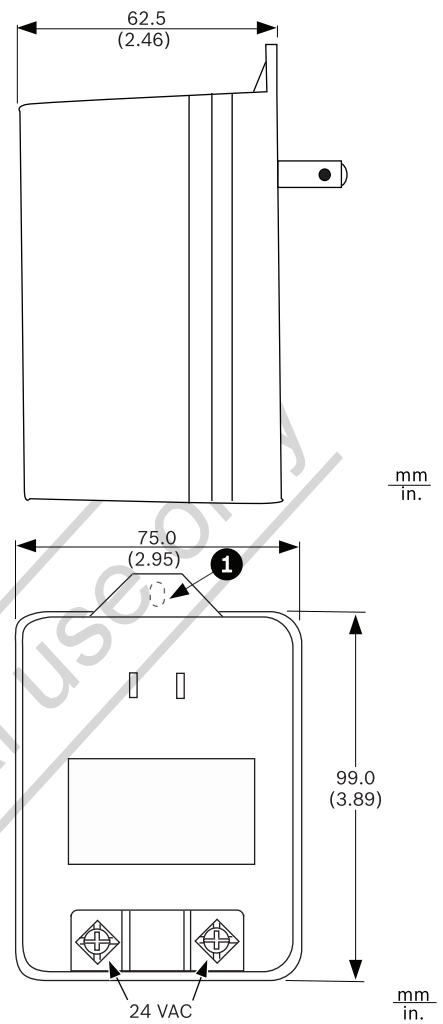

UPA-2450-60

UPA-2450-60 Power Supply

1	Legacy mounting tab

Electrical

Rated Input	120 VAC, 60 Hz
Rated Output	24 VAC, 50 VA

Mechanical

Input Connectors	2-prong, North American standard (non-polarized)
Output Connectors	Two (2) screw terminals