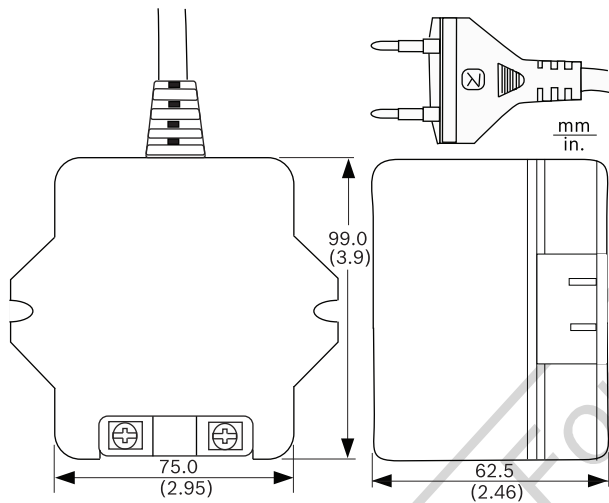

Construction/Finish	Black plastic case
Dimensions (W x D x H)	75.0 x 62.5 x 99.0 mm (2.95 x 2.46 x 3.89 in.)
Weight	0.84 kg (1.86 lb)
Recommended Use	Bosch KBE Series pre-package cameras

Environmental

Operating Temperature	-10°C to 40°C (14°F to 104°F)
Storage Temperature	-30°C to 80°C (-22°F to 176°F)
Humidity	30% to 85% relative

UPA-2450-50

UPA-2450-50 Power Supply

Electrical

Rated Input	230 VAC, 50 Hz
Rated Output	24 VAC, 50 VA

Mechanical

Input Connectors	2-prong, European Europlug standard (4 mm / 19 mm)
Output Connectors	Two (2) screw terminals

Represented by:

Europe, Middle East, Africa:
Bosch Security Systems B.V.
P.O. Box 90002
5600 JB Eindhoven, The Netherlands
Phone: +31 40 2577 284
emea.securitysystems@bosch.com
emea.boschsecurity.com

Germany:
Bosch Sicherheitssysteme GmbH
Robert-Bosch-Ring 5
85630 Grasbrunn
Germany
www.boschsecurity.com

North America:
Bosch Security Systems, LLC
130 Perinton Parkway
Fairport, New York, 14450, USA
Phone: +1 800 289 0096
Fax: +1 585 223 9180
onlinehelp@us.bosch.com
www.boschsecurity.us

Asia-Pacific:
Robert Bosch (SEA) Pte Ltd, Security Systems
11 Bishan Street 21
Singapore 573943
Phone: +65 6571 2808
Fax: +65 6571 2699
apr.securitysystems@bosch.com
www.boschsecurity.asia

Construction/Finish	Black plastic case
Dimensions (W x D x H)	75 x 62.5 x 99.0 mm (2.95 x 2.46 x 3.9 in.)
Weight	1.16 kg (2.56 lb)
Recommended Use	Bosch KBE Series pre-packaged camera

Environmental

Operating Temperature	-10°C to 40°C (14°F to 104°F)
Storage Temperature	-30°C to 75°C (-22°F to 167°F)
Humidity	30% to 85% relative