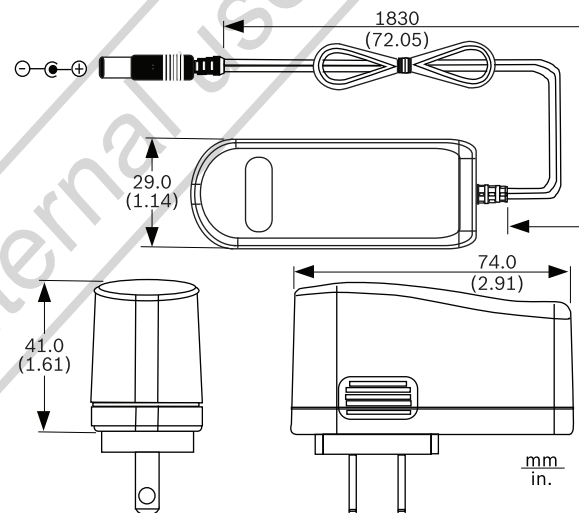

UPA-1220-60

UPA-1220-60 Power Supply

Electrical

Rated Input	100-240 VAC, 50/60 Hz
Rated Output	12 VDC, 1.0 A, regulated

Mechanical

Input Connectors	2-prong, North American standard (non-polarized)
Output Connectors	2.1 x 5.5 x 10.0 mm plug