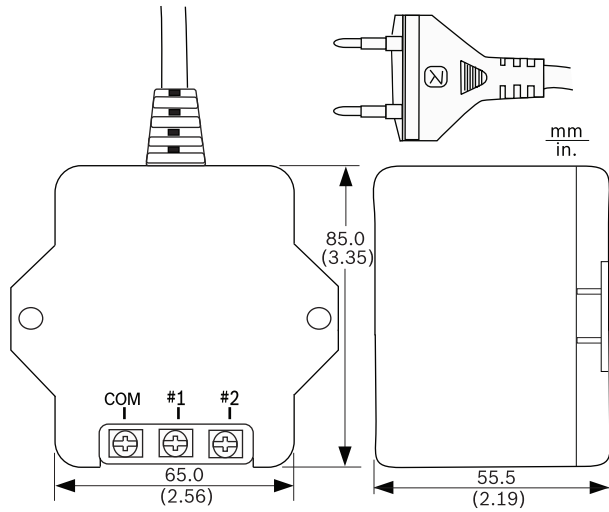

- ▶ Provides efficient, constant power for CCD and MegaPixel cameras, keyboards and other low power usage products
- ▶ Models are exceptionally energy efficient
- ▶ Meet or exceed International Energy Efficiency Level IV requirements
- ▶ 24 VAC and 12 VDC secondary output models
- ▶ Screw terminals for ease of installation on some models
- ▶ 120 VAC and 230 VAC power source models
- ▶ Safety agency certified

UPA-2420-50

UPA-2420-50 Power Supply

Electrical

Rated Input	220-240 V, 50 Hz
Rated Output	24 V, 20 VA

Mechanical

Input Connectors	2-prong, European Europlug standard (4 mm / 19 mm)
Output Connectors	Three (3) screw terminals
Construction/Finish	Black plastic case
Dimensions (W x D x H)	65.0 x 55.5 x 85.0 mm (2.56 x 2.19 x 3.35 in.)
Weight	0.78 kg (1.72 lb)
Recommended Use	Medium power box cameras