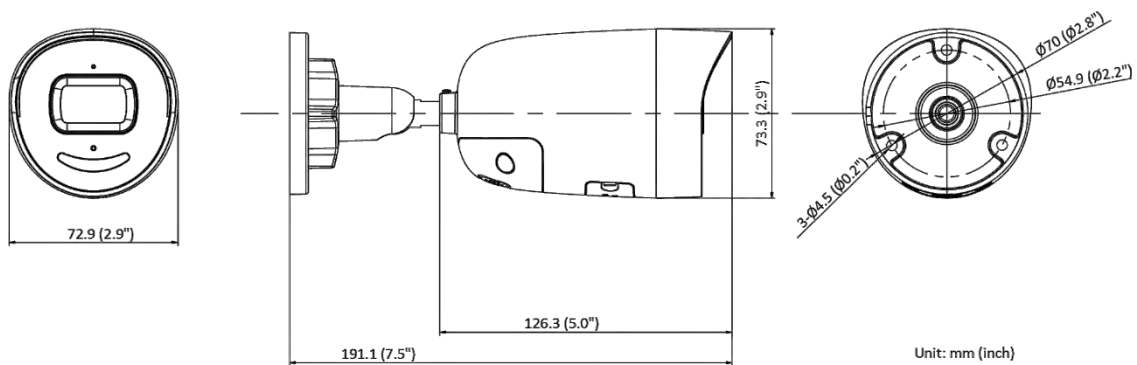

## ▪ Specification

Camera	
Image Sensor	1/1.8" Progressive Scan CMOS
Min. Illumination	Color: 0.003 Lux @ (F1.6, AGC ON), B/W: 0 Lux with IR
Shutter Speed	1/3 s to 1/100,000 s
Slow Shutter	Yes
P/N	P/N
Wide Dynamic Range	120 dB
Day & Night	IR cut filter
Angle Adjustment	Pan: 0° to 360°, tilt: 0° to 90°, rotate: 0° to 360°
Lens	
Lens Type	Fixed focal lens, 2.8, 4, and 6 mm optional
Iris Type	Fixed
Focal Length & FOV	2.8 mm, horizontal FOV: 110°, vertical FOV: 57°, diagonal FOV: 134° 4 mm, horizontal FOV: 88°, vertical FOV: 50°, diagonal FOV: 100° 6 mm, horizontal FOV: 60°, vertical FOV: 35°, diagonal FOV: 68°
Aperture	F1.6
Lens Mount	M12
DORI	
DORI	2.8 mm: D: 89 m, O: 35 m, R: 18 m, I: 9 m 4 mm: D: 99 m, O: 39 m, R: 20 m, I: 10 m 6 mm: D: 140 m, O: 56 m, R: 28 m, I: 14 m
Illuminator	
IR Range	Up to 40 m
IR Wavelength	850 nm
Smart Supplement Light	Yes
Visual Alarm	Yes
Video	
Max. Resolution	3840 × 2160
Main Stream	50 Hz: 25 fps (3840 × 2160, 3200 × 1800, 2688 × 1520, 1920 × 1080, 1280 × 720) 60 Hz: 24 fps (3840 × 2160) 30 fps (3200 × 1800, 2688 × 1520, 1920 × 1080, 1280 × 720)
Sub-Stream	50 Hz: 25 fps (640 × 480, 640 × 360) 60 Hz: 30 fps (640 × 480, 640 × 360)
Third Stream	50 Hz: 10 fps (1920 × 1080, 1280 × 720, 640 × 480, 640 × 360) 60 Hz: 10 fps (1920 × 1080, 1280 × 720, 640 × 480, 640 × 360) *Third stream is supported under certain settings.
Video Compression	Main stream: H.265/H.264/H.265+/H.264+ Sub-stream: H.265/H.264/MJPEG Third stream: H.265/H.264 *Third stream is supported under certain settings.
Video Bit Rate	32 Kbps to 16 Mbps
H.264 Type	Baseline Profile/Main Profile/High Profile
H.265 Type	Main Profile
H.264+	Main stream supports

## Dimension