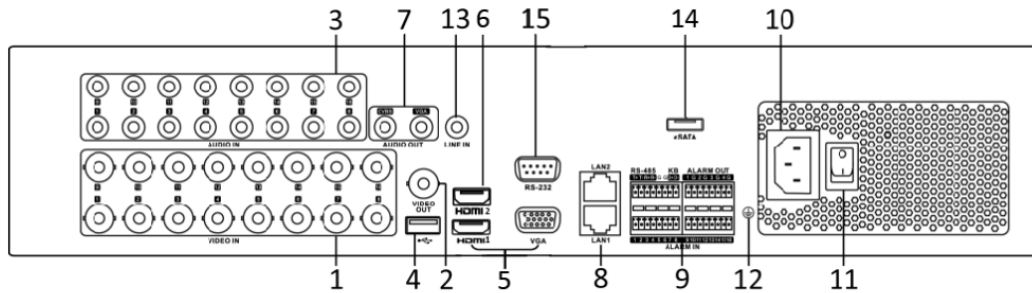

Physical Interfaces

NOTE The rear panel of DS-8108/8116HUHI-K8 provides 8 video input interfaces.

Index	Description	Index	Description
1	VIDEO IN	9	RS-485 Serial Interface, Keyboard Interface, ALARM IN and ALARM OUT
2	VIDEO OUT	10	100 to 240 VAC Power Input
3	AUDIO IN, RCA Connector	11	Power Switch
4	USB Interface	12	GND
5	HDMI1/VGA Interface	13	LINE IN
6	HDMI2 Interface	14	eSATA Interface
7	CVBS AUDIO OUT and VGA AUDIO OUT	15	RS-232 Serial Interface
8	LAN1 and LAN2 Network Interfaces		

Distributed by

Available Models

DS-8108HUHI-K8, DS-8116HUHI-K8

Headquarters

No.555 Qianmo Road, Binjiang District,
Hangzhou 310051, China
T +86-571-8807-5998
overseasbusiness@hikvision.com

Hikvision USA
T +1-909-895-0400
sales.usa@hikvision.com

Hikvision Australia
T +61-2-8599-4233
salesau@hikvision.com

Hikvision India
T +91-22-28469900
sales@pramahikvision.com

Hikvision Canada
T +1-866-200-6690
sales.canada@hikvision.com

Hikvision Thailand
T +662-275-9949
sales.thailand@hikvision.com

Hikvision Europe
T +31-23-5542770
sales.eu@hikvision.com

Hikvision Italy
T +39-0438-6902
Info.it@hikvision.com

Hikvision Brazil
T +55 11 3318-0050
Latam.support@hikvision.com

Hikvision Turkey
T +90 (216)521 7070- 7074
sales.tr@hikvision.com

Hikvision Malaysia
T +601-7652-2413
sales.my@hikvision.com

Hikvision UK & Ireland
T +01628-902140
sales.uk@hikvision.com

Hikvision South Africa
Tel: +27 (10) 0351172
sale.africa@hikvision.com

Hikvision France
T +33(0)1-85-330-450
info.fr@hikvision.com

Hikvision Kazakhstan
T +7-727-9730667
nikia.panfilov@hikvision.ru

Hikvision Vietnam
T +84-974270888
sales.vt@hikvision.com

Hikvision UAE
T +971-4-4432090
salesme@hikvision.com

Hikvision Singapore
T +65-6684-4718
sg@hikvision.com

Hikvision Spain
T +34-91-737-16-55
info.es@hikvision.com

Hikvision Tashkent
T +99-87-1238-9438
uzb@hikvision.ru

Hikvision Hong Kong
T +852-2151-1761
Info.hk@hikvision.com

Hikvision Russia
T +7-495-669-67-99
saleru@hikvision.com

Hikvision Korea
T +82-(0)31-731-8817
sales.korea@hikvision.com

Hikvision Poland
T +48-22-460-01-50
info.pl@hikvision.com

Hikvision Indonesia
T +62-21-2933759
Sales.Indonesia@hikvision.com

Hikvision Colombia
sales.colombia@hikvision.com