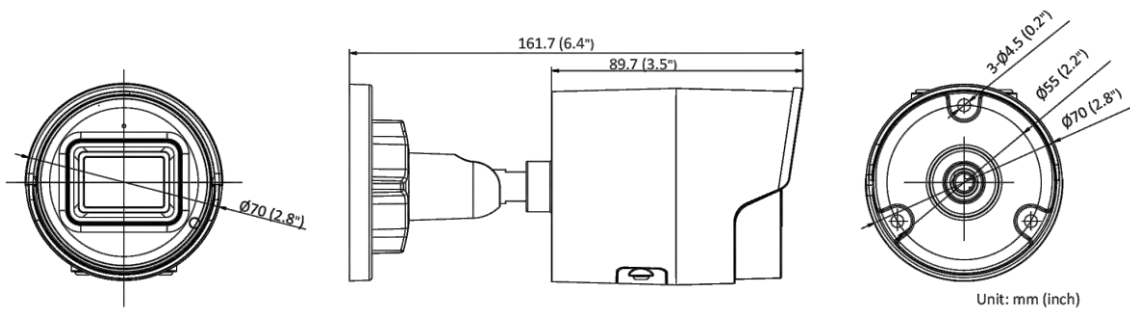

Perimeter Protection	Line crossing detection, intrusion detection, region entrance detection, region exiting detection
<b>General</b>	
Storage Conditions	-30 °C to 60 °C (-22 °F to 140 °F). Humidity 95% or less (non-condensing)
Startup and Operating Conditions	-30 °C to 60 °C (-22 °F to 140 °F). Humidity 95% or less (non-condensing)
Power Supply	12 VDC ± 25%, reverse polarity protection PoE: 802.3af, Class 3
Power Consumption and Current	12 VDC, 0.5 A, max. 6.0 W PoE (802.3af, 36 V to 57 V), 0.2 A to 0.13 A, max. 7.0 W
Power Interface	Ø5.5 mm coaxial power plug
Material	ADC12
Dimension	Ø70 mm × 161.7 mm (Ø2.8" × 6.4")
Package Dimension	216 mm × 121 mm × 118 mm (8.5" × 4.8" × 4.6")
Weight	Approx. 485 g (1.1 lb.)
With Package Weight	Approx. 724 g (1.6 lb.)
Linkage Method	Upload to NAS/memory card/FTP, notify surveillance center, trigger recording, trigger capture, send email
Language	33 languages English, Russian, Estonian, Bulgarian, Hungarian, Greek, German, Italian, Czech, Slovak, French, Polish, Dutch, Portuguese, Spanish, Romanian, Danish, Swedish, Norwegian, Finnish, Croatian, Slovenian, Serbian, Turkish, Korean, Traditional Chinese, Thai, Vietnamese, Japanese, Latvian, Lithuanian, Portuguese (Brazil), Ukrainian
General Function	Anti-flicker, heartbeat, mirror, privacy mask, flash log, password reset via email, pixel counter
Software Reset	Yes
Firmware Version	V5.5.112
<b>Approval</b>	
EMC	FCC (47 CFR Part 15, Subpart B); CE-EMC (EN 55032: 2015, EN 61000-3-2: 2014, EN 61000-3-3: 2013, EN 50130-4: 2011 + A1: 2014); RCM (AS/NZS CISPR 32: 2015); KC (KN 32: 2015, KN 35: 2015)
Safety	UL (UL 60950-1); CB (IEC 60950-1: 2005 + Am 1: 2009 + Am 2: 2013); CE-LVD (EN 60950-1: 2005 + Am 1: 2009 + Am 2: 2013); LOA (IEC/EN 60950-1)
Environment	CE-RoHS (2011/65/EU); WEEE (2012/19/EU); Reach (Regulation (EC) No 1907/2006)
Protection	IP67 (IEC 60529-2013)

## Dimension

Unit: mm (inch)