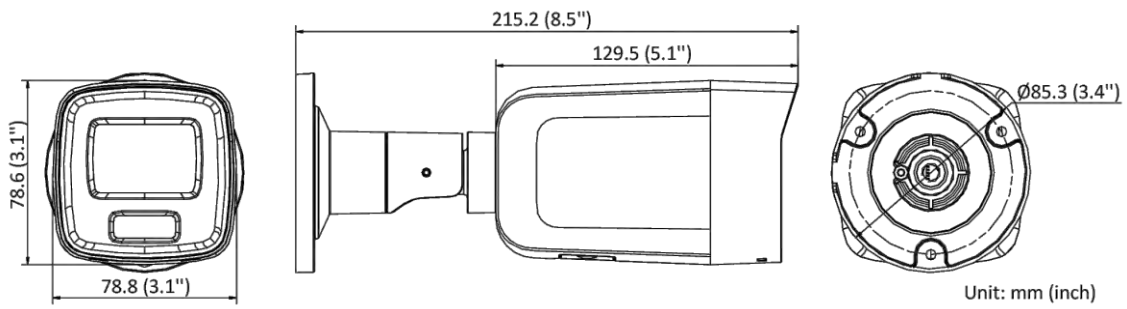

Web Client Language	33 languages English, Russian, Estonian, Bulgarian, Hungarian, Greek, German, Italian, Czech, Slovak, French, Polish, Dutch, Portuguese, Spanish, Romanian, Danish, Swedish, Norwegian, Finnish, Croatian, Slovenian, Serbian, Turkish, Korean, Traditional Chinese, Thai, Vietnamese, Japanese, Latvian, Lithuanian, Portuguese (Brazil), Ukrainian
General Function	Anti-flicker, heartbeat, password reset via e-mail, pixel counter
Software Reset	Yes
Storage Conditions	-30 °C to 60 °C (-22 °F to 140 °F). Humidity 95% or less (non-condensing)
Startup and Operating Conditions	-30 °C to 60 °C (-22 °F to 140 °F). Humidity 95% or less (non-condensing)
Power Supply	12 VDC ± 25%, reverse polarity protection PoE: 802.3af, Class 3
Power Consumption and Current	12 VDC, 0.6 A, max. 7 W PoE (802.3af, 36 V to 57 V), 0.3 A to 0.2 A, max. 8.5 W
Power Interface	Ø5.5 mm coaxial power plug
Material	Front cover: metal, back cover: metal
Camera Dimension	78.8 × 78.6 × 215.2 mm (3.1" × 3.1" × 8.5")
Package Dimension	315 × 137 × 141 mm (12.4" × 5.4" × 5.6")
Camera Weight	Approx. 860 g (1.9 lb.)
With Package Weight	Approx. 1265 g (2.8 lb.)
<b>Approval</b>	
Class	Class B
EMC	FCC SDoC (47 CFR Part 15, Subpart B); CE-EMC (EN 55032: 2015, EN 61000-3-2: 2014, EN 61000-3-3: 2013, EN 50130-4: 2011 +A1: 2014); RCM (AS/NZS CISPR 32: 2015); IC VoC (ICES-003: Issue 6, 2016)
Safety	UL (UL 60950-1); CB (IEC 60950-1:2005 + Am 1:2009 + Am 2:2013, IEC 62368-1:2014); CE-LVD (EN 60950-1:2005 + Am 1:2009 + Am 2:2013, IEC 62368-1:2014)
Environment	CE-RoHS (2011/65/EU); WEEE (2012/19/EU); Reach (Regulation (EC) No 1907/2006)
Protection	IP67 (IEC 60529-2013)

#### ▪ Available Model

DS-2CD2087G2-L (2.8/4/6 mm)

DS-2CD2087G2-LU (2.8/4/6 mm)

▪ **Dimension**

▪ **Accessory**

▪ **Optional**

DS-1276ZJ-SUS Corner Mount	DS-1275ZJ-SUS Vertical Pole Mount	DS-1280ZJ-S Junction Box
		
		