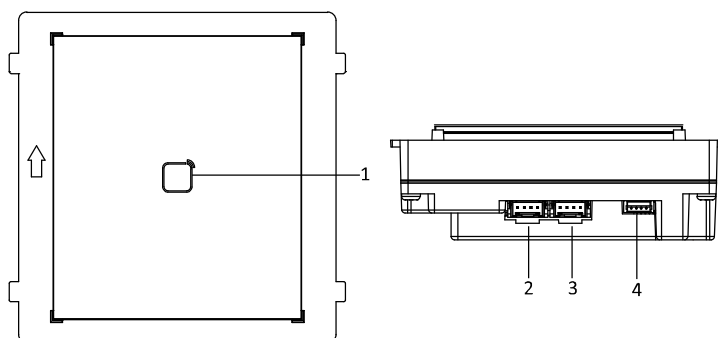

Specification

Model		DS-KD-M	DS-KD-E
System parameters	Processor	Embedded MCU Processor	
	Internal card reader	Built-in Card Reader	
Interfaces	Module-connecting	2(1 Input, 1 Output)	
General	Card type	Mifare Card	EM Card
	DIP switch	8	
	Power input	12 VDC(Powered by the other module)	
	Power output	12 VDC(Powered for the other module)	
	Power consumption	≤2 W	
	Working temperature	-40° C to +60° C(-40° F to 140° F)	
	Working humidity	10% to 95%	
	IP protection level	IP65	
	Installation	Flush Mounting, Surface Mounting	
	Dimensions (L × W × H)	98.5 mm × 100 mm × 33.7 mm (3.87" × 3.95" × 1.33")	

Appearance and Interface

No.	Description
1	Card Reading Area
2	Module-connecting Interface(output)
3	Module-connecting Interface(input)
4	Debug Port