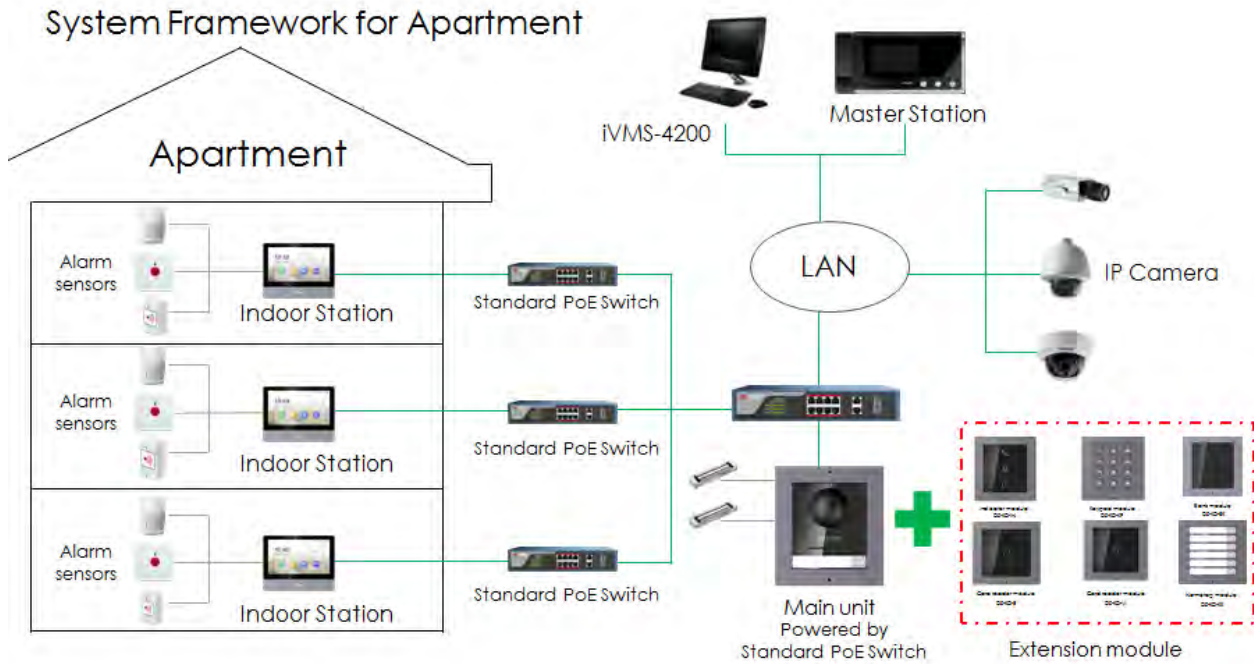

DS-KD-M/E Card Reader Module

Key Feature

- Supports unlock the door via swiping cards
- Supports issuing cards
- Backlight compensation
- Easy to and extend

Available Model

DS-KD-M (13.56 MHz)

DS-KD-E (125 KHz)

Specification

Model		DS-KD-M	DS-KD-E
System parameters	Processor	Embedded MCU Processor	
	Internal card reader	Built-in Card Reader	
Interfaces	Module-connecting	2(1 Input, 1 Output)	
General	Card type	Mifare Card	EM Card
	DIP switch	8	
	Power input	12 VDC(Powered by the other module)	
	Power output	12 VDC(Powered for the other module)	
	Power consumption	≤2 W	
	Working temperature	-40° C to +60° C(-40° F to 140° F)	
	Working humidity	10% to 95%	
	IP protection level	IP65	
	Installation	Flush Mounting, Surface Mounting	
	Dimensions (L × W × H)	98.5 mm × 100 mm × 33.7 mm (3.87" × 3.95" × 1.33")	

Appearance and Interface

No.	Description
1	Card Reading Area
2	Module-connecting Interface(output)
3	Module-connecting Interface(input)
4	Debug Port

Typical Application

System Framework for Apartment

Distributed by