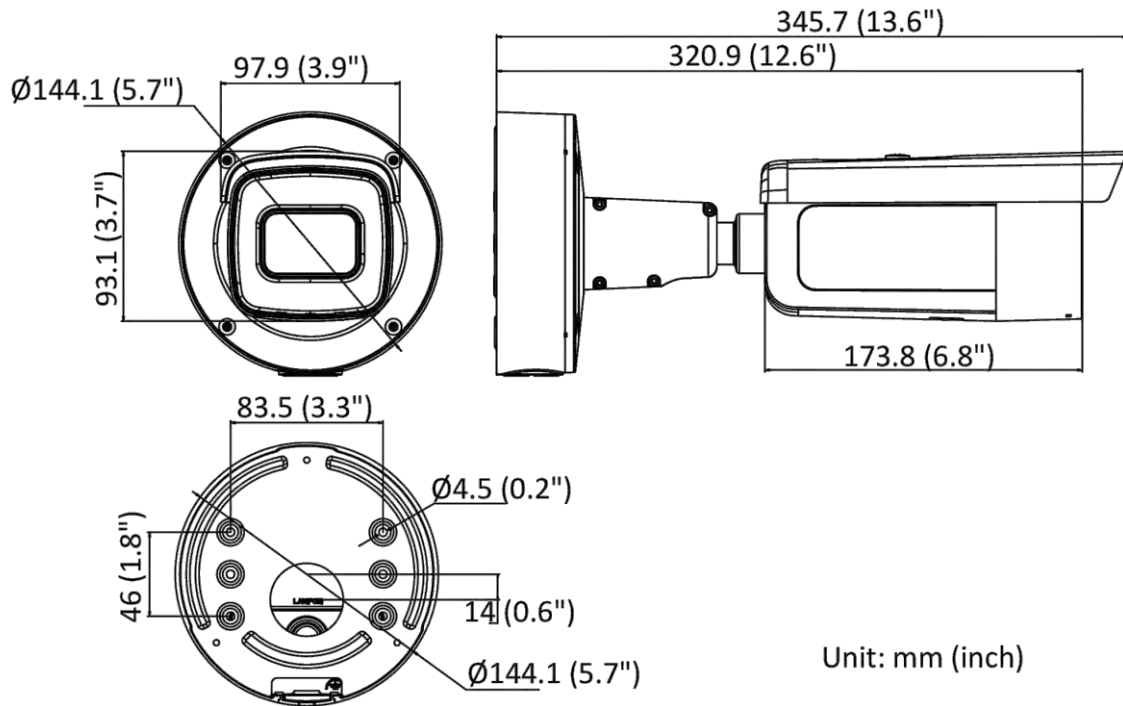

Protection	IP66 (IEC 60529-2013), IK10 (IEC 62262:2002)

▪ **Available Model**

DS-2CD2686G2-IZSU/SL (2.8 to 12 mm)

▪ **Dimension**

▪ **Accessory**

▪ **Optional**

DS-1275ZJ-S-SUS Vertical Pole Mount	DS-2251ZJ Pendant Mount	DS-1476ZJ-SUS Corner Mount