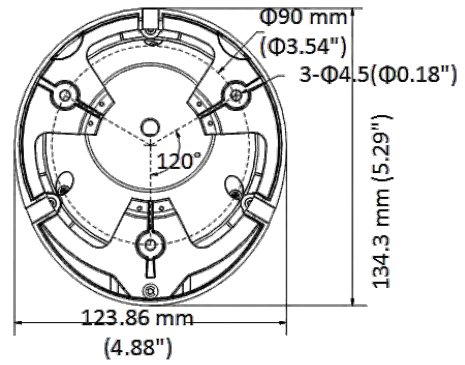

▪ Specification

Camera	
Image Sensor	2 MP CMOS
Max. Resolution	1920 (H) × 1080 (V)
Min. Illumination	Color: 0.003 Lux @ (F1.87, AGC ON), 0 Lux with IR
Shutter Time	PAL: 1/25 s to 1/50, 000 s NTSC: 1/30 s to 1/50, 000 s
Day & Night	IR cut filter
Angle Adjustment	Pan: 0° to 360°, Tilt: 0° to 75°, Rotate: 0° to 360°
Signal System	PAL/NTSC
Lens	
Lens Type	2.7 mm to 13.5 mm motorized, auto focus
Focal Length & FOV	103° to 32.1°
Lens Mount	Φ14
Image	
Image Parameters Switch	STD/HIGH-SAT
Image Settings	Brightness, Sharpness, Mirror, Smart IR
Frame Rate	PAL: 1080p@25fps NTSC: 1080p@30fps
Day/Night Mode	Auto/Color/BW (Black and White)
Wide Dynamic Range (WDR)	≥ 130 dB
Image Enhancement	BLC, HLC
White Balance	ATW/MANUAL
AGC	Support
Interface	
Video Output	Switchable TVI/AHD/CVI/CVBS
General	
Material	Metal
Dimension	Φ 134.3 mm × 111.35 mm (Φ 5.29" × 4.38")
Weight	Approx. 605 g (1.33 lb.)
Operating Condition	-40° C to 60° C (-40° F to 140° F), Humidity 90% or less (no condensation)
Communication	Up the coax, Protocol: HIKVISION-C (TVI output)
Language	English
Power Supply	12 VDC ±25%
Consumption	Max. 7.5W,
IR Range	Up to 60 m
Approval	
Protection	IP67

▪ Available Model

DS-2CE56D8T-IT3ZF(2.7-13.5mm)

DS-2CE56D8T-IT3ZF(2.7-13.5mm)(GRE)/Grey

▪ **Dimension**

▪ **Accessory**

▪ **Optional**

DS-1275ZJ-SUS(Grey)#UK	DS-1280ZJ-M Junction Box	DS-1275ZJ-SUS Vertical Pole Mount	DS-1276ZJ-SUS Corner Mount	DS-1281ZJ-M Inclined Ceiling Mount
				
DS-1273ZJ-130-TRL Wall Mount				
				