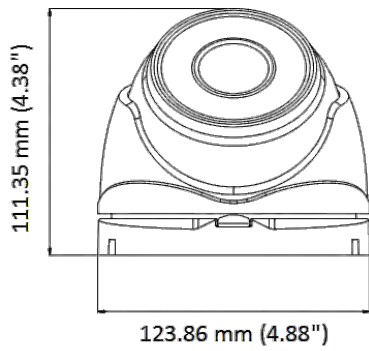

▪ Specification

Camera	
Image Sensor	2 MP CMOS
Max. Resolution	1920 (H) × 1080 (V)
Min. Illumination	Color: 0.003 Lux @ (F1.87, AGC ON), 0 Lux with IR
Shutter Time	PAL: 1/25 s to 1/50, 000 s NTSC: 1/30 s to 1/50, 000 s
Day & Night	IR cut filter
Angle Adjustment	Pan: 0° to 360°, Tilt: 0° to 75°, Rotate: 0° to 360°
Signal System	PAL/NTSC
Lens	
Lens Type	2.7 mm to 13.5 mm motorized, auto focus
Focal Length & FOV	103° to 32.1°
Lens Mount	Φ14
Image	
Image Parameters Switch	STD/HIGH-SAT
Image Settings	Brightness, Sharpness, Mirror, Smart IR
Frame Rate	PAL: 1080p@25fps NTSC: 1080p@30fps
Day/Night Mode	Auto/Color/BW (Black and White)
Wide Dynamic Range (WDR)	≥ 130 dB
Image Enhancement	BLC, HLC
White Balance	ATW/MANUAL
AGC	Support
Interface	
Video Output	Switchable TVI/AHD/CVI/CVBS
General	
Material	Metal
Dimension	Φ 134.3 mm × 111.35 mm (Φ 5.29" × 4.38")
Weight	Approx. 605 g (1.33 lb.)
Operating Condition	-40° C to 60° C (-40° F to 140° F), Humidity 90% or less (no condensation)
Communication	Up the coax, Protocol: HIKVISION-C (TVI output)
Language	English
Power Supply	12 VDC ±25%
Consumption	Max. 7.5W,
IR Range	Up to 60 m
Approval	
Protection	IP67

▪ Available Model

DS-2CE56D8T-IT3ZF(2.7-13.5mm)

DS-2CE56D8T-IT3ZF(2.7-13.5mm)(GRE)/Grey

▪ **Dimension**

▪ **Accessory**

▪ **Optional**

DS-1275ZJ-SUS(Grey)#UK	DS-1280ZJ-M Junction Box	DS-1275ZJ-SUS Vertical Pole Mount	DS-1276ZJ-SUS Corner Mount	DS-1281ZJ-M Inclined Ceiling Mount
				
DS-1273ZJ-130-TRL Wall Mount				
				