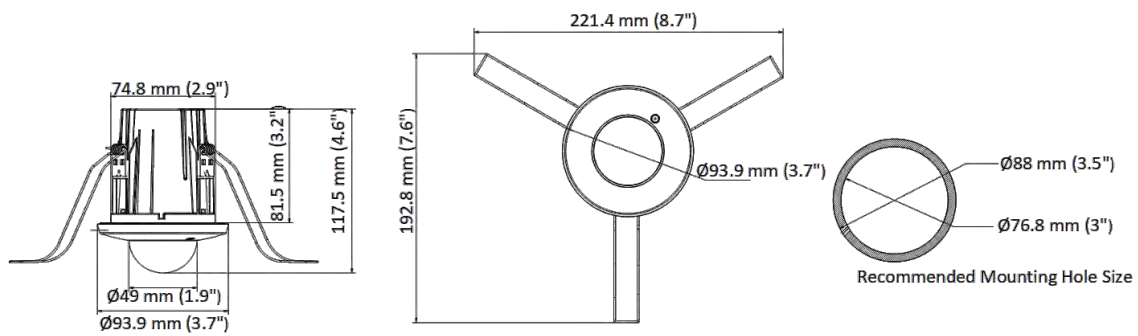

Camera Weight	Approx. 155 g (0.3 lb.)
With Package Weight	Approx. 325 g (0.7 lb.)
Approval	
EMC	FCC (47 CFR Part 15, Subpart B); CE-EMC (EN 55032: 2015, EN 61000-3-2:2019, EN 61000-3-3:2013+A1:2019, EN 50130-4: 2011 +A1: 2014);
Safety	CB (IEC 62368-1:2014+A11); CE-LVD (EN 62368-1:2014/A11:2017)
Environment	CE-RoHS (2011/65/EU); WEEE (2012/19/EU); Reach (Regulation (EC) No 1907/2006)

▪ **Available Model**

DS-2CD2E23G2-U (2.8/4 mm)

▪ **Dimension**

Unit: mm (inch)