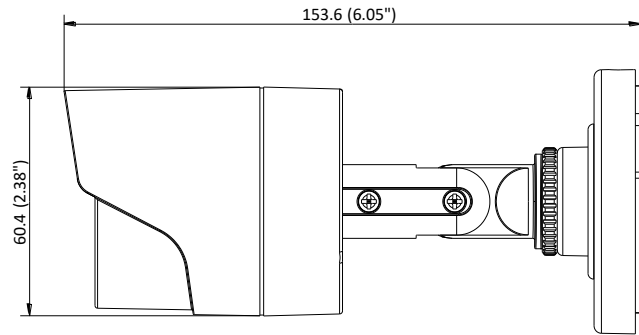

Camera Dimension

For DS-2CE16D0T-IRP

For DS-2CE56D0T-IRP

unit: mm

For DS-2CE56D0T-IRP