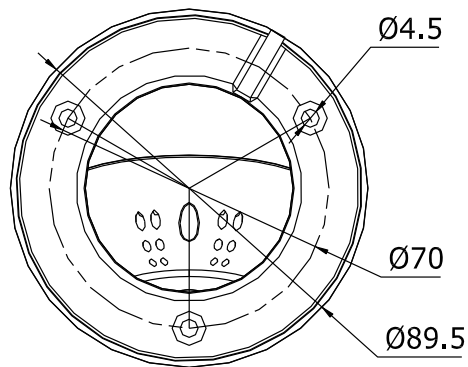

External interface	HDMI/VGA output	1-ch, 1920 × 1080/60 Hz, 1280 × 1024/60 Hz, 1280 × 720/60 Hz, 1024 × 768/60 Hz HDMI and VGA simultaneous output	
	Network interface	1, RJ45 10/100 Mbps self-adaptive Ethernet interface	
	USB interface	Rear panel: 2 × USB 2.0	
General	Operating condition	-10 °C to 55 °C (14 °F to 131 °F), Humidity: 10% to 90%	
	Dimensions (W × D × H)	200 × 200 × 45 mm (7.9 × 7.9 × 1.8 inch)	
	Weight (without HDD)	≤ 1 kg (2.2 lb)	
Camera	DS-2CE16D0T-IRP	DS-2CE56D0T-IRP	
Image sensor	2 MP CMOS image sensor		
Lens	82.2°, 3.6 mm		
IR range	Up to 20 m		
Power consumption	Max. 4 W		
Protection level	IP66	N/A	
Operating conditions	-40 °C to 60 °C (-40 °F to 140 °F), Humidity: 90% or less (non-condensation)		
Dimensions (W × D × H)	Φ70 × 154 mm (Φ2.76 × 6.069 inch)	Φ89.5 × 69.8 mm(Φ3.52 × 2.75 inch)	
Weight	300 g (0.66 lb)	250 g (0.55 lb)	
Kit	DS-7108HQHI-K1+4+4CAM		
DVR	1 × DS-7108HQHI-K1		
Camera	4 × DS-2CE16D0T-IRP		
	4 × DS-2CE56D0T-IRP		
Accessories	Power	1 × power cable, 1 × power adaptor, 1 × power transfer cable	
	Cable	8 × 18 m (59 ft) video cable	
Weight	≤ 6.1 kg (13.4 lb)		

Camera Dimension

For DS-2CE16D0T-IRP

For DS-2CE56D0T-IRP

unit: mm

For DS-2CE56D0T-IRP

Unit: mm

DVR Physical Interface

Index	Description	Index	Description
1	VIDEO IN	6	Network Interface
2	VGA	7	USB Interface
3	HDMI	8	Power Supply
4	AUDIO IN	9	GND
5	AUDIO OUT		