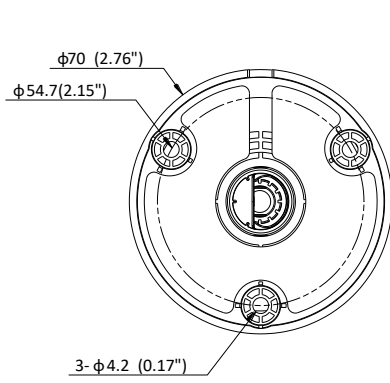

Camera

- 2MP high-performance CMOS
- smart IR, up to 20 m IR distance
- 1 Analog HD video output
- IP66

DVR

- Connectable to HDTV/HD/CVI/CVBS/IP video signal
- Up to 12-ch IP camera input (up to 6 MP)
- H.265 Pro+ encoding improves encoding efficiency and reduces data storage costs
- Simultaneous HDMI/VGA output at up to 1920 × 1080 resolution
- One SATA interface (up to 6 TB capacity per HDD)

External interface	HDMI/VGA output	1-ch, 1920 × 1080/60 Hz, 1280 × 1024/60 Hz, 1280 × 720/60 Hz, 1024 × 768/60 Hz HDMI and VGA simultaneous output	
	Network interface	1, RJ45 10/100 Mbps self-adaptive Ethernet interface	
	USB interface	Rear panel: 2 × USB 2.0	
General	Operating condition	-10 °C to 55 °C (14 °F to 131 °F), Humidity: 10% to 90%	
	Dimensions (W × D × H)	200 × 200 × 45 mm (7.9 × 7.9 × 1.8 inch)	
	Weight (without HDD)	≤ 1 kg (2.2 lb)	
Camera	DS-2CE16D0T-IRP	DS-2CE56D0T-IRP	
Image sensor	2 MP CMOS image sensor		
Lens	82.2°, 3.6 mm		
IR range	Up to 20 m		
Power consumption	Max. 4 W		
Protection level	IP66	N/A	
Operating conditions	-40 °C to 60 °C (-40 °F to 140 °F), Humidity: 90% or less (non-condensation)		
Dimensions (W × D × H)	Φ70 × 154 mm (Φ2.76 × 6.069 inch)	Φ89.5 × 69.8 mm(Φ3.52 × 2.75 inch)	
Weight	300 g (0.66 lb)	250 g (0.55 lb)	
Kit	DS-7108HQHI-K1+4+4CAM		
DVR	1 × DS-7108HQHI-K1		
Camera	4 × DS-2CE16D0T-IRP		
	4 × DS-2CE56D0T-IRP		
Accessories	Power	1 × power cable, 1 × power adaptor, 1 × power transfer cable	
	Cable	8 × 18 m (59 ft) video cable	
Weight	≤ 6.1 kg (13.4 lb)		

Camera Dimension

For DS-2CE16D0T-IRP

For DS-2CE56D0T-IRP

unit: mm

For DS-2CE56D0T-IRP

Unit: mm

DVR Physical Interface

Index	Description	Index	Description
1	VIDEO IN	6	Network Interface
2	VGA	7	USB Interface
3	HDMI	8	Power Supply
4	AUDIO IN	9	GND
5	AUDIO OUT		