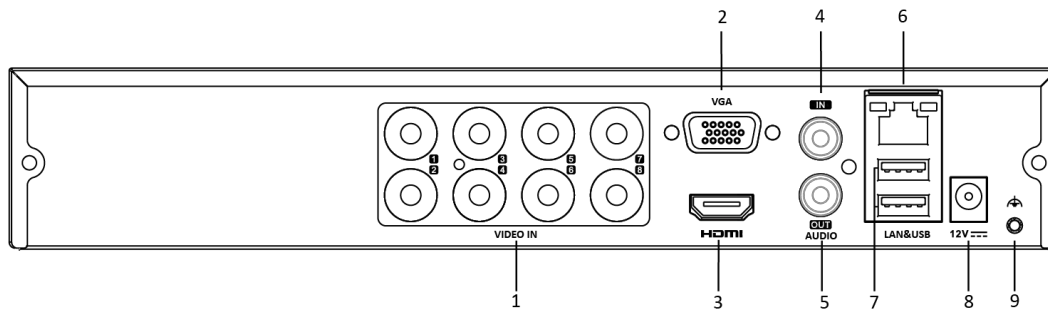

External interface	HDMI/VGA output	1-ch, 1920 × 1080/60 Hz, 1280 × 1024/60 Hz, 1280 × 720/60 Hz, 1024 × 768/60 Hz HDMI and VGA simultaneous output	
	Network interface	1, RJ45 10/100 Mbps self-adaptive Ethernet interface	
	USB interface	Rear panel: 2 × USB 2.0	
General	Operating condition	-10 °C to 55 °C (14 °F to 131 °F), Humidity: 10% to 90%	
	Dimensions (W × D × H)	200 × 200 × 45 mm (7.9 × 7.9 × 1.8 inch)	
	Weight (without HDD)	≤ 1 kg (2.2 lb)	
Camera	DS-2CE16D0T-IRP	DS-2CE56D0T-IRP	
Image sensor	2 MP CMOS image sensor		
Lens	82.2°, 3.6 mm		
IR range	Up to 20 m		
Power consumption	Max. 4 W		
Protection level	IP66	N/A	
Operating conditions	-40 °C to 60 °C (-40 °F to 140 °F), Humidity: 90% or less (non-condensation)		
Dimensions (W × D × H)	Φ70 × 154 mm (Φ2.76 × 6.069 inch)	Φ89.5 × 69.8 mm(Φ3.52 × 2.75 inch)	
Weight	300 g (0.66 lb)	250 g (0.55 lb)	
Kit	DS-7108HQHI-K1+4+4CAM		
DVR	1 × DS-7108HQHI-K1		
Camera	4 × DS-2CE16D0T-IRP		
	4 × DS-2CE56D0T-IRP		
Accessories	Power	1 × power cable, 1 × power adaptor, 1 × power transfer cable	
	Cable	8 × 18 m (59 ft) video cable	
Weight	≤ 6.1 kg (13.4 lb)		

Camera Dimension

For DS-2CE16D0T-IRP

For DS-2CE56D0T-IRP

unit: mm

For DS-2CE56D0T-IRP

Unit: mm

DVR Physical Interface

Index	Description	Index	Description
1	VIDEO IN	6	Network Interface
2	VGA	7	USB Interface
3	HDMI	8	Power Supply
4	AUDIO IN	9	GND
5	AUDIO OUT		