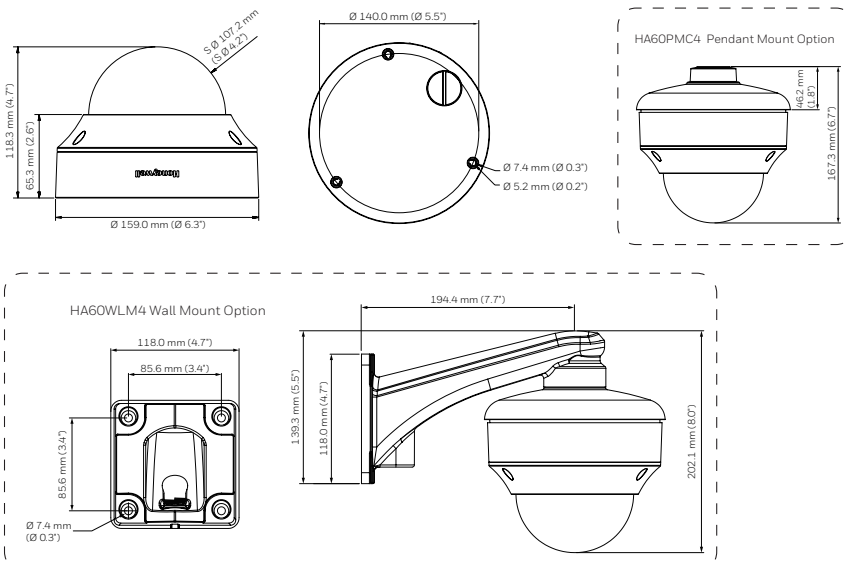

OPTIONAL MOUNTS AND ACCESSORIES	
HA60JCBH1	Dome junction box
HA60WLM4	Wall mount bracket for 4 inch dome, white
HA60PMC4	Pendant mount adapter, 1.5NPT(outside), 3/4NPT (inside)
HA60CB4	Replacement Dome, 60 series outdoor bubble (Clear)
HA60SB4	Replacement Dome, 60 series outdoor bubble (Smoke)
HA60WIF	Wifi dongle and USB adapter for camera configuration

ORDERING	
HC60W45R2	5 MP Network IR Outdoor Dome Camera, WDR>120 dB, 1/2.8" CMOS, 2.7-13.5 mm MFZ, 4 IR LEDs, PoE+, H.265 HEVC Smart Codec, IP66 / 67 / IK10 / NEMA4X, White
HC60W45R4	5 MP Network IR Outdoor Dome Camera, WDR>120 dB, 1/2.8" CMOS, 7-22 mm MFZ, 4 IR LEDs, PoE+, H.265 HEVC Smart Codec, IP66 / 67 / IK10 / NEMA4X, White

DIMENSIONS

For more information

www.security.honeywell.com/uk
www.security.honeywell.com/me

Honeywell Commercial Security

Emaar Business Park, Sheikh Zayed Road
Building No. 2, 2nd floor, 201
Post Office Box 232362
Dubai, United Arab Emirates
Tel: +971 4 450 5800

ONVIF and the ONVIF logo are trademarks of ONVIF Inc.
HEVC Advance logo is a trademark of HEVC Advance
Honeywell reserves the right, without notification, to make changes in product design or specifications.

Building 5 Carlton Park
King Edward Avenue
Narborough
Leicester
LE19 0AL
Tel: +44 (0)1163 500714
www.honeywell.com

HSV-HC60W45Rx-02-UK(0222)DS-Y
© 2022 Honeywell International Inc.

Honeywell