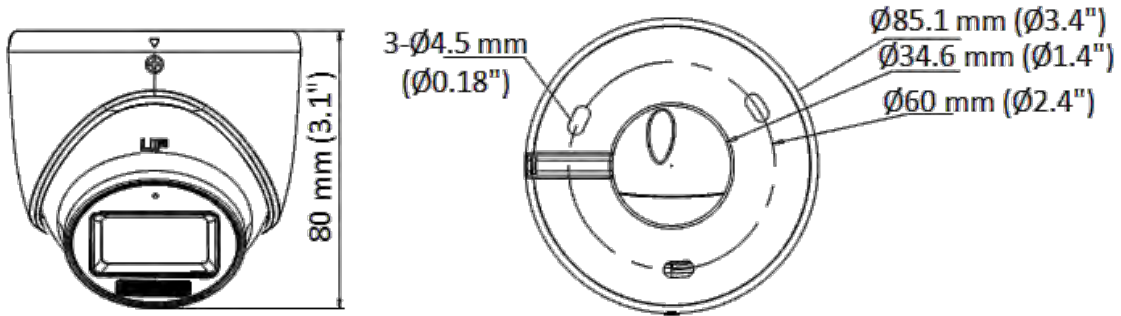

## ▪ Specification

Camera	
Image Sensor	4K CMOS
Max. Resolution	3840 (H) × 2160 (V)
Min. Illumination	0.01 Lux @ (F1.6, AGC ON), 0 Lux with IR
Shutter Time	PAL: 1/12.5 s to 1/50, 000 s NTSC: 1/15 s to 1/50, 000 s
Day & Night	ICR
Angle Adjustment	Pan: 0 to 360°, Tilt: 0 to 75°, Rotation: 0 to 360°
Signal System	PAL/NTSC
Lens	
Lens Type	2.8 mm and 3.6 mm fixed focal lens
Focal Length & FOV	2.8 mm, horizontal FOV: 108°, vertical FOV: 59°, diagonal FOV: 127° 3.6 mm, horizontal FOV: 88°, vertical FOV: 44°, diagonal FOV: 105°
Lens Mount	M12
Illuminator	
Supplement Light Type	White Light,IR
Supplement Light Range	IR : Up to 30 m White Light : Up to 20 m
Image	
Image Settings	Brightness, Sharpness, Smart IR
Frame Rate	TVI: 8 MP @12.5 fps, 8 MP @15 fps, 4 MP @25 fps, 4 MP @30fps, 2 MP @25 fps, 2 MP @30 fps AHD: 8MP@15fps CVI: 8MP@12.5fps, 8MP@15fps CVBS: PAL/NTSC
Day/Night Mode	Auto/Color/BW (Black and White)
Wide Dynamic Range (WDR)	Digital WDR
Image Enhancement	DWDR/BLC/HLC/Global
White Balance	Auto/Manual
AGC	Yes
Interface	
Video Output	Switchable TVI/AHD/CVI/CVBS
General	
Power	12 VDC ± 25%, 0.38 A, max. 4.6 W,*You are recommended to use one power adapter to supply the power for one camera.
Material	Metal
Dimension	80 mm × Ø85.1 mm (3.1" × Ø3.4")
Weight	Approx. 310 g (0.68 lb.)
Operating Condition	-40 °C to 60 °C (-40 °F to 140 °F), humidity: 90% or less (non-condensation)
Communication	HIKVISION-C
Language	English
Approval	
Protection	IP67

▪ **Available Model**

DS-2CE76U0T-LMF(2.8mm)

DS-2CE76U0T-LMF(3.6mm)

▪ **Dimension**

▪ **Accessory**

▪ **Optional**

DS-1272ZJ-110-TRS Wall mount	DS-1275ZJ-SUS Vertical pole mount	DS-1276ZJ-SUS Corner mount	DS-1280ZJ-XS Junction box
			
			