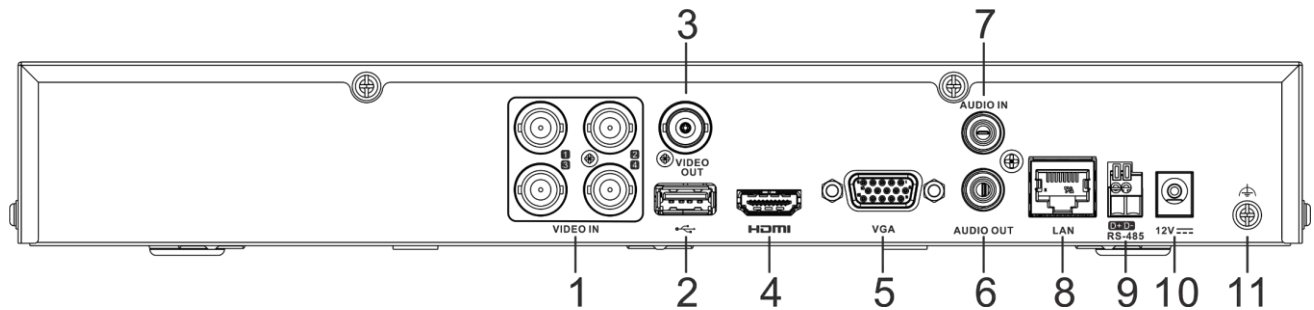

Physical Interface

No.	Description	No.	Description
1	VIDEO IN	7	AUDIO IN, RCA connector
2	USB interface	8	LAN network interface
3	VIDEO OUT	9	RS-485 serial interface
4	HDMI interface	10	12 VDC power input
5	VGA interface	11	GND
6	AUDIO OUT, RCA connector