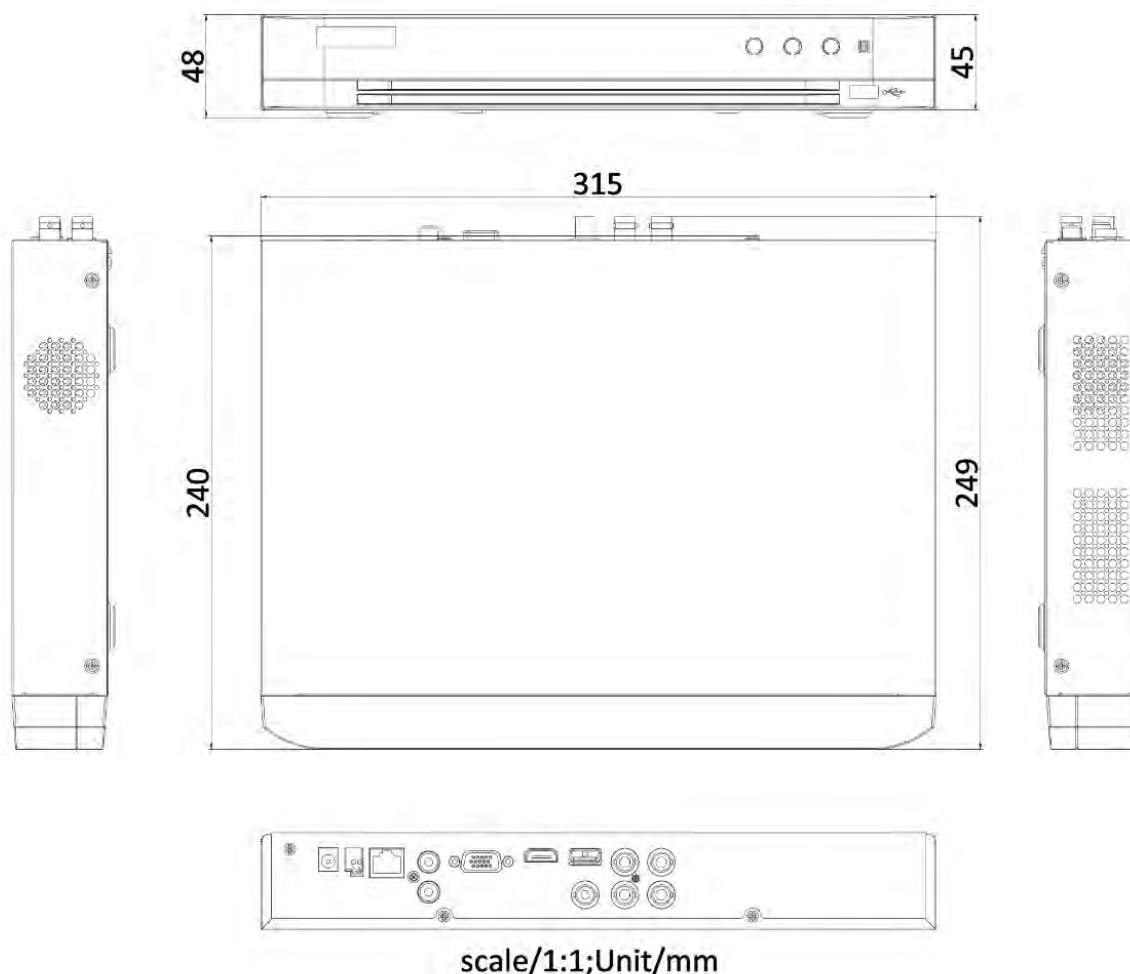

USB Interface	Front panel: 1 × USB 2.0 Rear panel: 1 × USB 2.0
Alarm In/Out	N/A
<b>General</b>	
Power Supply	12 VDC
Consumption	≤ 10 W
Working Temperature	-10 °C to +55 °C (+14 °F to +131 °F)
Working Humidity	10% to 90%
Dimension (W × D × H)	315 × 242 × 45 mm (12.4 × 9.5 × 1.8 inch)
Weight	≤ 1.16 kg (2.6 lb)

## Physical Interface

No.	Description	No.	Description
1	VIDEO IN	7	AUDIO IN, RCA connector
2	USB interface	8	LAN network interface
3	VIDEO OUT	9	RS-485 serial interface
4	HDMI interface	10	12 VDC power input
5	VGA interface	11	GND
6	AUDIO OUT, RCA connector		

## Dimension

scale/1:1;Unit/mm