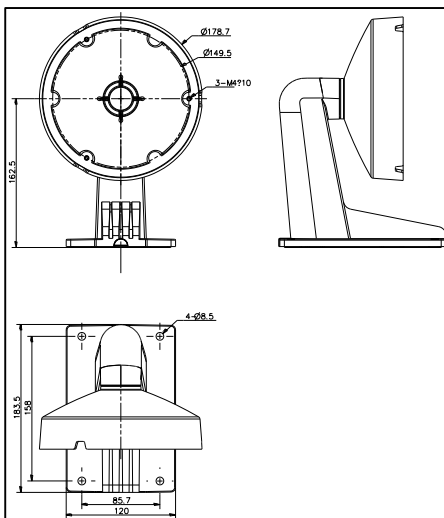

DS-1273ZJ-DM25(M1)

Wall Mount Bracket for
Dome Camera

Features:

- Aluminum alloy material with surface spray treatment
- Waterproof design
- Design of cap is for convenient wiring

Dimension:

Order Model:

DS-1273ZJ-DM25(M1)

Parameter:

Model	DS-1273ZJ-DM25(M1)
Parameters	Wall Mount Bracket for Dome Camera
Appearance	Hikvision White
Material	Aluminum Alloy
Dimension	250×178×82.5mm
Weight	1105g

Notice:

- The bracket should be installed on flat wall
- Waterproof rubber is necessary for outdoor application
- The wall must be capable of supporting over 3 times as much as the total weight of the camera and the mount.
- The maximum load capacity of the bracket is 4.5KG

Note: The actual bracket may vary from the picture above.