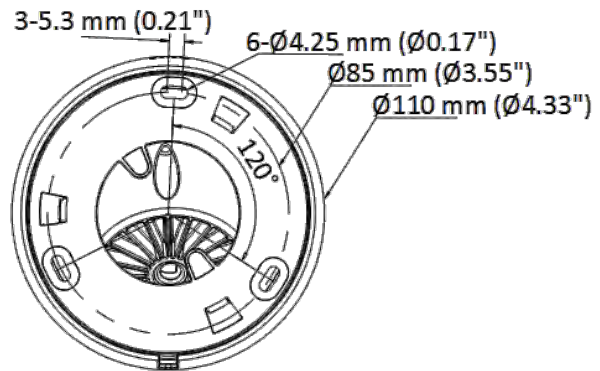

▪ Specification

Camera	
Image Sensor	3K CMOS
Max. Resolution	2960 (H) × 1665 (V)
Min. Illumination	0.01 Lux@(F1.6, AGC ON), 0 Lux with IR
Shutter Time	PAL: 1/25 s to 1/50, 000 s; NTSC: 1/30 s to 1/50, 000 s
Day & Night	ICR
Angle Adjustment	Pan: 0 to 360°, Tilt: 0 to 75°, Rotation: 0 to 360°
Signal System	PAL/NTSC
Lens	
Lens Type	2.8 mm and 3.6 mm fixed focal lens
Focal Length & FOV	2.8 mm, horizontal FOV: 104.9°, vertical FOV: 67.3°, diagonal FOV: 129.8° 3.6 mm, horizontal FOV: 81.3°, vertical FOV: 50.7°, diagonal FOV: 102.4°
Lens Mount	M12
Illuminator	
Supplement Light Type	White Light,IR
Supplement Light Range	IR : Up to 40 m White Light : Up to 20 m
Image	
Image Settings	Brightness, Sharpness, Smart IR
Frame Rate	TVI: 3K@20 fps, 4 MP@25 fps/30 fps, 1080p@25 fps/30 fps AHD: 5 MP@20 fps, 4 MP@25 fps/30 fps CVI: 4 MP@25 fps/30 fps CVBS: PAL/NTSC
Day/Night Mode	Auto/Color/BW (Black and White)
Wide Dynamic Range (WDR)	Digital WDR
Image Enhancement	DWDR/BLC/HLC/Global
White Balance	Auto/Manual
AGC	Yes
Interface	
Video Output	Switchable TVI/AHD/CVI/CVBS
General	
Material	Body: Metal Enclosure: Plastic
Dimension	97.9 mm × Ø110 mm (3.85" × Ø4.33")
Weight	Approx. 340 g (0.75 lb.)
Operating Condition	-40 °C to 60 °C (-40 °F to 140 °F), humidity: 90% or less (non-condensation)
Communication	HIKVISION-C
Language	English
Power Supply	12 VDC ± 25% *You are recommended to use one power adapter to supply the power for one camera.
Consumption	Max. 3.3 W

Approval

Protection

IP67

▪ **Available Model**

DS-2CE78K0T-LFS(2.8mm)

DS-2CE78K0T-LFS(3.6mm)

▪ **Dimension**

▪ **Accessory**