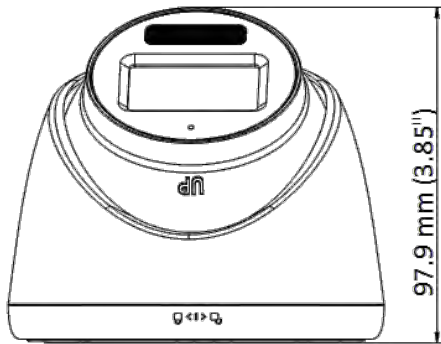

▪ Specification

Camera	
Image Sensor	3K CMOS
Max. Resolution	2960 (H) × 1665 (V)
Min. Illumination	0.01 Lux@(F1.6, AGC ON), 0 Lux with IR
Shutter Time	PAL: 1/25 s to 1/50, 000 s; NTSC: 1/30 s to 1/50, 000 s
Day & Night	ICR
Angle Adjustment	Pan: 0 to 360°, Tilt: 0 to 75°, Rotation: 0 to 360°
Signal System	PAL/NTSC
Lens	
Lens Type	2.8 mm and 3.6 mm fixed focal lens
Focal Length & FOV	2.8 mm, horizontal FOV: 104.9°, vertical FOV: 67.3°, diagonal FOV: 129.8° 3.6 mm, horizontal FOV: 81.3°, vertical FOV: 50.7°, diagonal FOV: 102.4°
Lens Mount	M12
Illuminator	
Supplement Light Type	White Light,IR
Supplement Light Range	IR : Up to 40 m White Light : Up to 20 m
Image	
Image Settings	Brightness, Sharpness, Smart IR
Frame Rate	TVI: 3K@20 fps, 4 MP@25 fps/30 fps, 1080p@25 fps/30 fps AHD: 5 MP@20 fps, 4 MP@25 fps/30 fps CVI: 4 MP@25 fps/30 fps CVBS: PAL/NTSC
Day/Night Mode	Auto/Color/BW (Black and White)
Wide Dynamic Range (WDR)	Digital WDR
Image Enhancement	DWDR/BLC/HLC/Global
White Balance	Auto/Manual
AGC	Yes
Interface	
Video Output	Switchable TVI/AHD/CVI/CVBS
General	
Material	Body: Metal Enclosure: Plastic
Dimension	97.9 mm × Ø110 mm (3.85" × Ø4.33")
Weight	Approx. 340 g (0.75 lb.)
Operating Condition	-40 °C to 60 °C (-40 °F to 140 °F), humidity: 90% or less (non-condensation)
Communication	HIKVISION-C
Language	English
Power Supply	12 VDC ± 25% *You are recommended to use one power adapter to supply the power for one camera.
Consumption	Max. 3.3 W

Approval

Protection

IP67

▪ **Available Model**

DS-2CE78K0T-LFS(2.8mm)

DS-2CE78K0T-LFS(3.6mm)

▪ **Dimension**

▪ **Accessory**