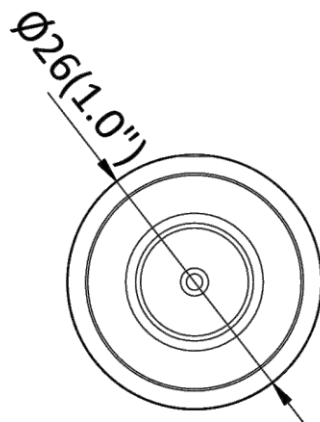

Dimension	Main body: 77.5 mm × 69 mm × 26 mm (3.1" × 2.7" × 1.0") L10: Ø26 mm × 40 mm (Ø1.0" × 1.6") L20: 37 mm × 26 mm × 25 mm (1.5" × 1.0" × 1.0") L30: Ø26 mm × 50 mm (Ø1.0" × 2.0")
Package Dimension	Kit/Main body: 254 mm × 164 mm × 130 mm (10" × 6.5" × 5.1") Camera: 219 mm × 139 mm × 100 mm (8.6" × 5.5" × 3.9")
Weight	Main body: approx. 90 g (0.2 lb.) Camera: approx. 90 g (0.2 lb.)
With Package Weight	Main body: approx. 456 g (1.0 lb.) Package (with 8 m cable): approx. 991 g (2.2 lb.) Package (with 2 m cable): approx. 776 g (1.7 lb.) Camera (with 8 m cable): approx. 676 g (1.5 lb.) Camera (with 2 m cable): approx. 451 g (1.0 lb.)
Storage Conditions	-30 °C to 60 °C (-22 °F to 140 °F). Humidity 95% or less (non-condensing)
Startup and Operating Conditions	-30 °C to 60 °C (-22 °F to 140 °F). Humidity 95% or less (non-condensing)
Language	18 languages: English, Traditional Chinese, Russian, Turkish, Japanese, Korean, Thai, Vietnamese, Estonian, Bulgarian, Hungarian, Czech, Slovak, French, Italian, German, Spanish, Portuguese
General Function	One-key reset, heartbeat, mirror, password protection, privacy mask, rotate, watermark, IP address filter
Length of Lens Cable	2 m (6.6 ft.) and 8 m (26.2 ft.) optional
Approval	
EMC	FCC (47 CFR Part 15, Subpart B); CE-EMC (EN 55032: 2015, EN 61000-3-2:2019, EEN 61000-3-3:2013+A1:2019, EN 50130-4: 2011+A1: 2014); RCM (AS/NZS CISPR 32: 2015); IC (ICES-003: Issue 7); KC (KN 32: 2015, KN 35: 2015)
Safety	UL (UL 62368-1); CB (IEC 62368-1:2014+A11); CE-LVD (EN 62368-1:2014/A11:2017); BIS (IS 13252(Part 1):2010/ IEC 60950-1 : 2005); LOA (IEC/EN 60950-1)
Environment	CE-RoHS (2011/65/EU); WEEE (2012/19/EU); Reach (Regulation (EC) No 1907/2006)

▪ Dimension

L10:

L20:

L30:

Main Body:

Main Body with Bracket:

Unit: mm (inch)

Distributed by