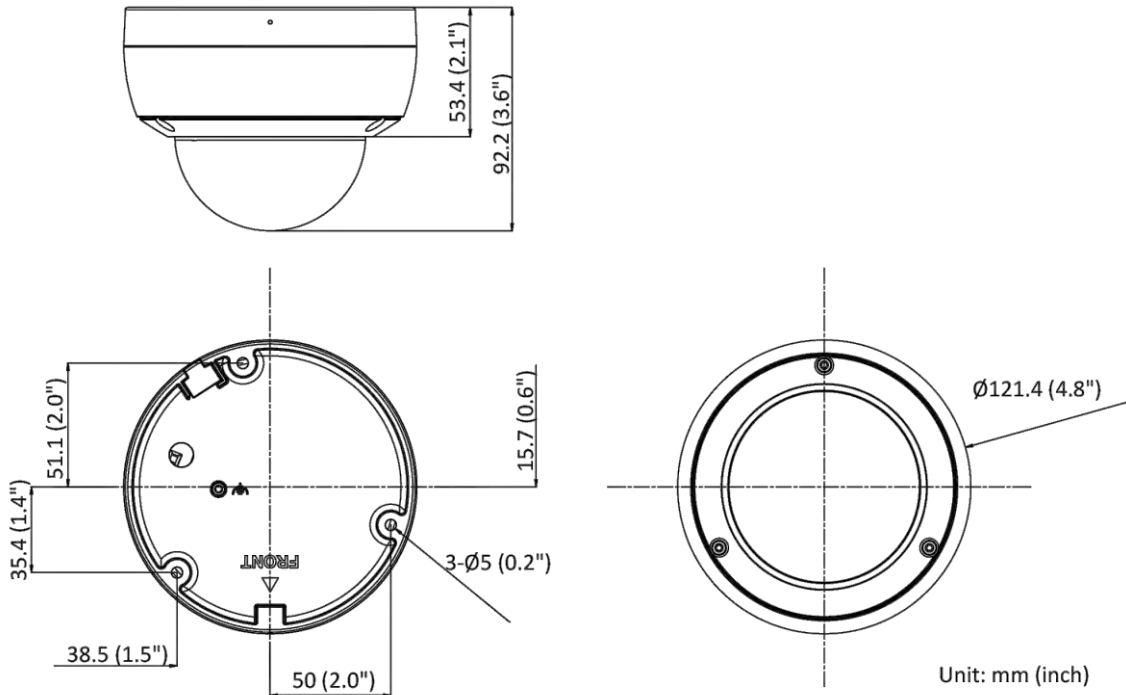

▪ **Available Model**

- DS-2CD2146G2-IS (2.8/4/6 mm)
- DS-2CD2146G2-ISU (2.8/4/6 mm)
- DS-2CD2146G2-I (2.8/4/6 mm)

▪ **Dimension**

▪ **Accessory**

▪ **Optional**

DS-1276ZJ-SUS Corner Mount	DS-1272ZJ-120 Wall Mount	DS-1275ZJ-SUS Vertical Pole Mount	DS-1271ZJ-120 Pendant Mount	DS-1280ZJ-DM46 Junction Box
DS-1272ZJ-120B Wall Mount	DS-1253ZJ-M Water-proof