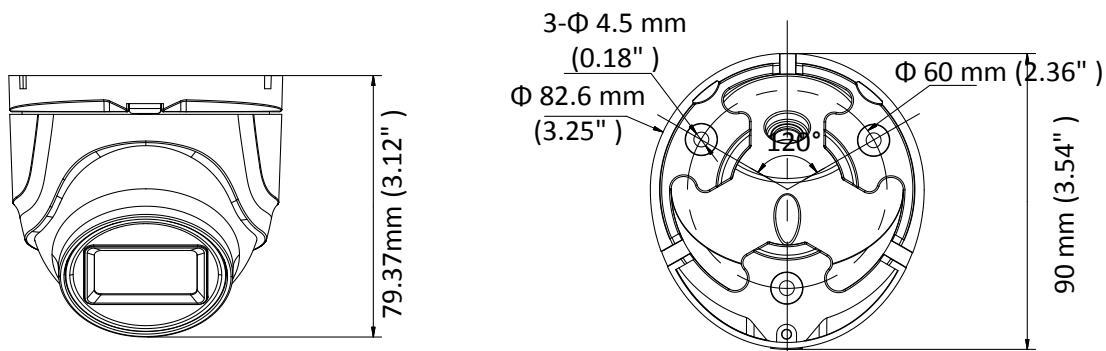

Order Model

DS-2CE76H8T-ITMF

Dimension