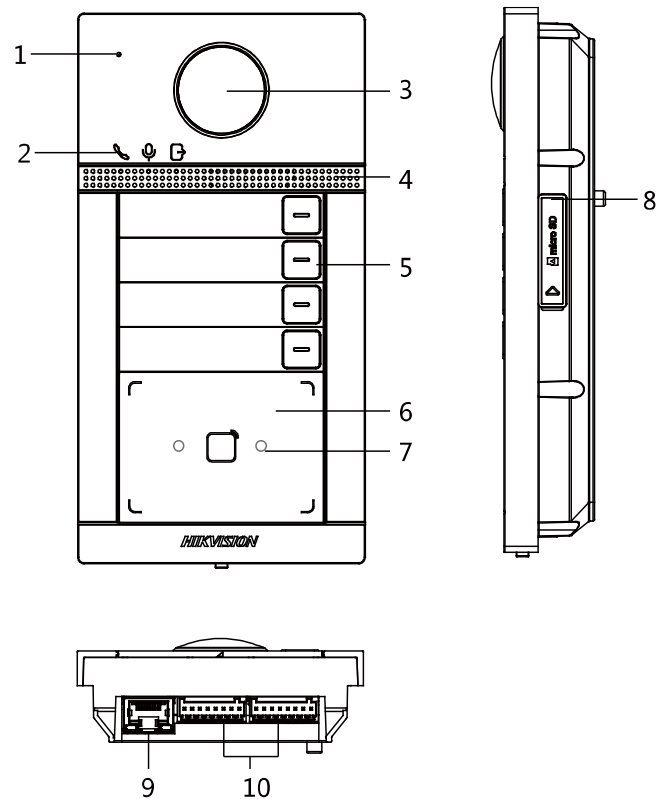

Card capacity	Max. 10000
User capacity	Max. 2000
Linked Indoor station	3
Linked sub door station	Max. 16
Linked doorphone	Max. 8
Protocol	ISAPI, RTSP, STMP, SNMP
Unlock door	Unlock by presenting cards, unlock via Client Software, unlock via App, unlock via indoor station

General	
Protection level	IP65, IK08
Indicator	3
Power supply	IEEE802.3af, standard PoE 12 VDC
Power consumption	< 10 W
Working temperature	-40° C to 53° C (-40° F to 127.4° F)
Working humidity	10% to 95%
Installation	Flush mounting
Dimension	174 mm × 91 mm × 29 mm

Available Model

DS-KV8413-WME1(B)/Flush

Appearance and Interfaces

No.	Description	No.	Description
1	Microphone	6	Card Reading Area
2	Indicator	7	IR Light