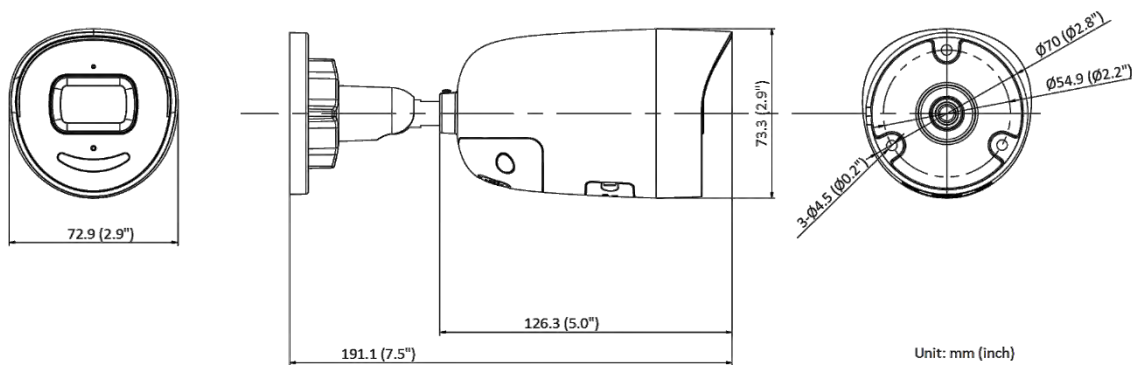

Dimension

Accessory

Optional

DS-1280ZJ-XS

Junction Box

Distributed by

Headquarters

No.555 Qianmo Road, Binjiang District,
Hangzhou 310051, China
T +86-571-8807-5998
overseasbusiness@hikvision.com

Hikvision USA
T +1-909-895-0400
sales.usa@hikvision.com

Hikvision Australia
T +61-2-8599-4233
salesau@hikvision.com

Hikvision India
T +91-22-28469900
sales@pramahikvision.com

Hikvision Canada
T +1-866-200-6690
sales.canada@hikvision.com

Hikvision Thailand
T +662-275-9949
sales.thailand@hikvision.com

Hikvision Europe
T +31-23-5542770
sales.eu@hikvision.com

Hikvision Italy
T +39-0438-6902
info.it@hikvision.com

Hikvision Brazil
T +55 11 3318-0050
Latam.support@hikvision.com

Hikvision Turkey
T +90 [216]521 7070- 7074
sales.tr@hikvision.com

Hikvision Malaysia
T +601-7652-2413
sales.my@hikvision.com

Hikvision UK & Ireland
T +01628-902140
sales.uk@hikvision.com

Hikvision South Africa
Tel: +27 (10) 0351172
sale.africa@hikvision.com

Hikvision France
T +33(0)1-85-330-450
info.fr@hikvision.com

Hikvision Kazakhstan
T +7-727-9730667
nikia.panfilov@hikvision.ru

Hikvision Vietnam
T +84-974270888
sales.vt@hikvision.com

Hikvision UAE
T +971-4-4432090
salesme@hikvision.com

Hikvision Singapore
T +65-6684-4718
sg@hikvision.com

Hikvision Spain
T +34-91-737-16-55
info.es@hikvision.com

Hikvision Tashkent
T +99-87-1238-9438
uzb@hikvision.ru

Hikvision Hong Kong
T +852-2151-1761
info.hk@hikvision.com

Hikvision Russia
T +7-495-669-67-99
saleru@hikvision.com

Hikvision Korea
T +82-(0)31-731-8817
sales.korea@hikvision.com

Hikvision Poland
T +48-22-460-01-50
info.pl@hikvision.com

Hikvision Indonesia
T +62-21-2933759
Sales.Indonesia@hikvision.com