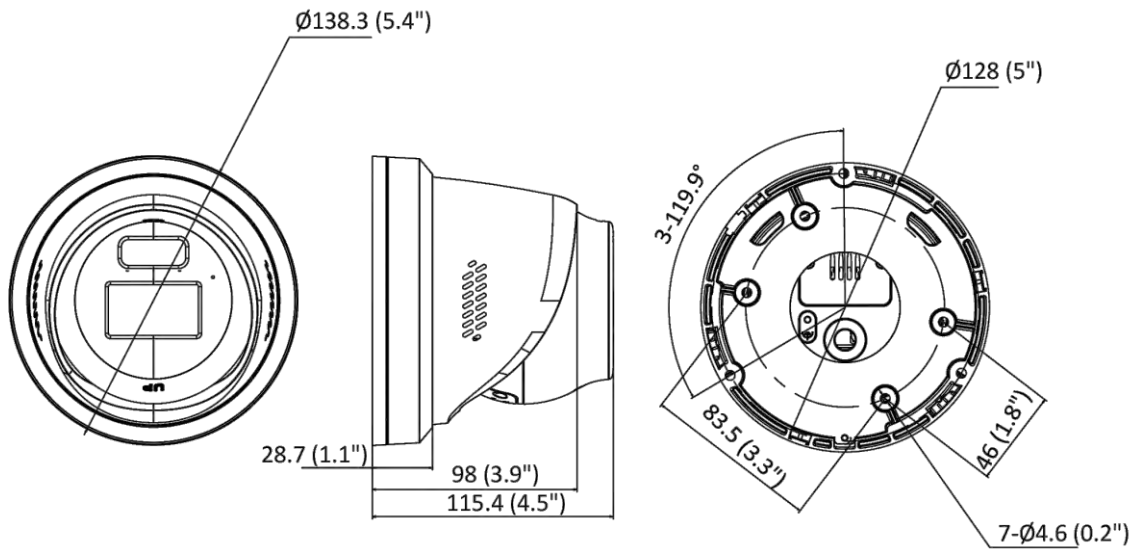

▪ **Dimension**

Unit: mm (inch)

▪ **Accessory**

▪ **Optional**

DS-1273ZJ-140 Wall Mount	DS-1276ZJ-SUS Corner Mount	DS-1275ZJ-SUS Vertical Pole Mount	DS-1271ZJ-140 Pendant Mount	DS-1273ZJ-140B Wall Mount
DS-1280ZJ-PT6 Junction Box